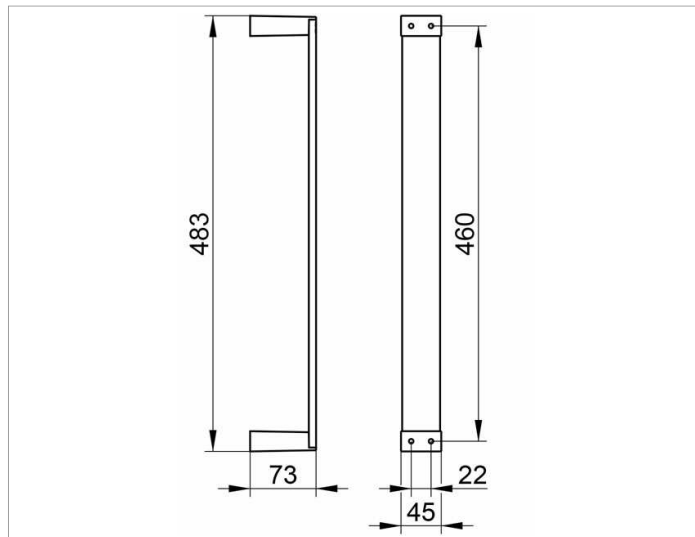

Edition 11

11170YY0000 Towel holder

**PRODUCT**

**DRAWING**

**PRODUCT ATTRIBUTES**

holds 6 guest towels (approx. 30 x 50 cm)

**SURFACE**

03, 05, 13