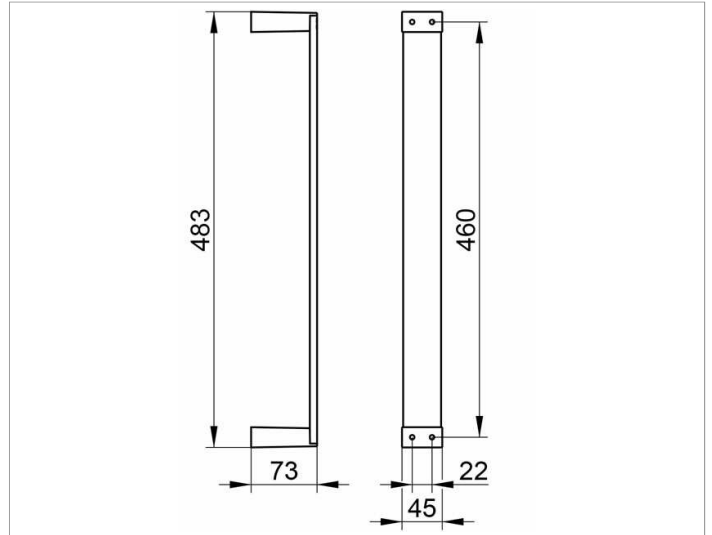

Edition 11

11170XX0000 Towel holder

**PRODUCT**

**DRAWING**

**PRODUCT ATTRIBUTES**

holds 6 guest towels (approx. 30 x 50 cm)

**SURFACE**

02, 04, 12