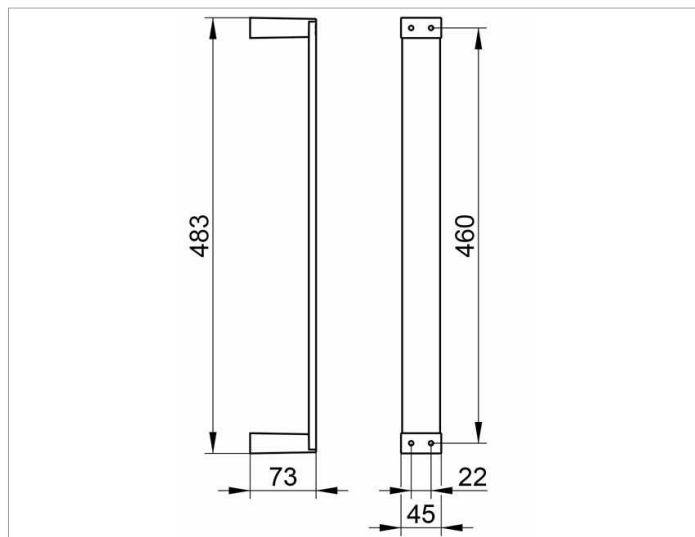

Edition 11

11170010000 Towel holder

**PRODUCT**

**DRAWING**

**PRODUCT ATTRIBUTES**

holds 6 guest towels (approx. 30 x 50 cm)

**SURFACE**

chrome-plated