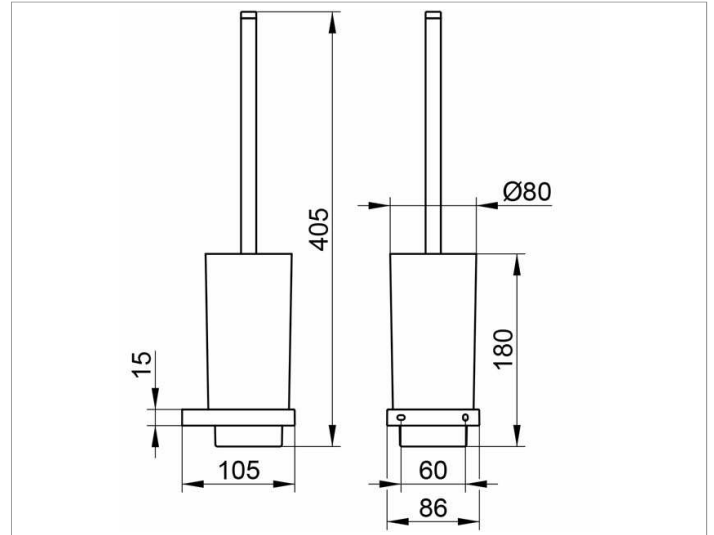

Edition 11

11164XX9000 Toilet brush set

PRODUCT

DRAWING

PRODUCT ATTRIBUTES

complete with crystal glass insert matt,
brush and spare brush head

SURFACE

02, 04, 12