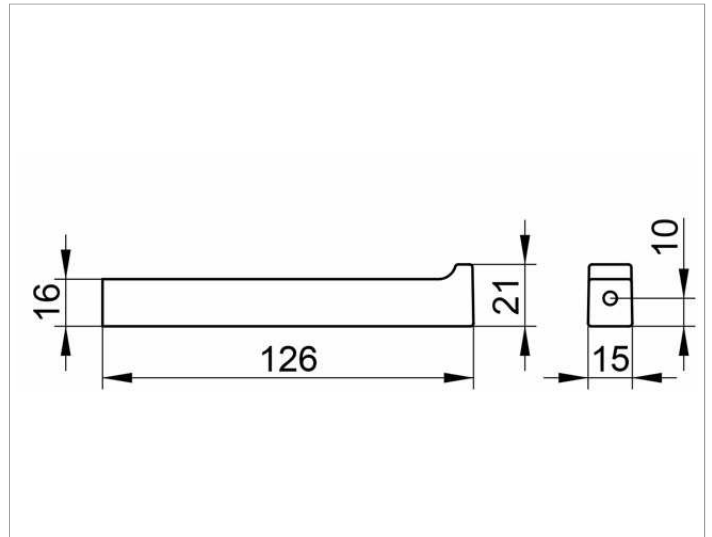

Edition 11

11163010000 Spare paper holder

PRODUCT

DRAWING

SURFACE

chrome-plated

SPECIFICATIONS

KEUCO EDITION 11 spare toilet paper roll holder 11163010000
chromed replacement toilet paper roll holder in clear-cut design and
geometric shapes, easy to clean,
Height 21 mm, width 15 mm, 126 mm projection
delivery with corrosion resistant mounting hardware