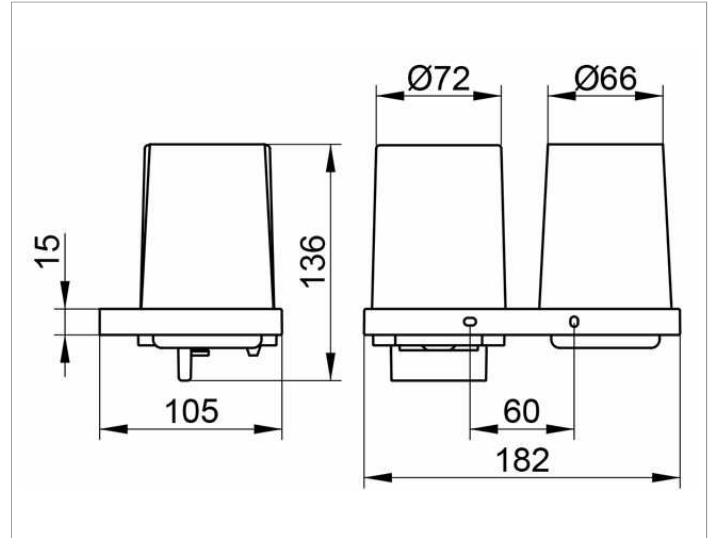

Edition 11

11153XX9000 Double holder

**PRODUCT**

**DRAWING**

**PRODUCT ATTRIBUTES**

complete, comes with:  
 1 x glass, hand-blown  
 1 x lotiondispenser  
 complete with matt glass and pump for liquid soap  
 Capacity: approx. 180 ml  
 Dosage: approx. 0,5 ml/stroke

**SURFACE**

02, 04, 12