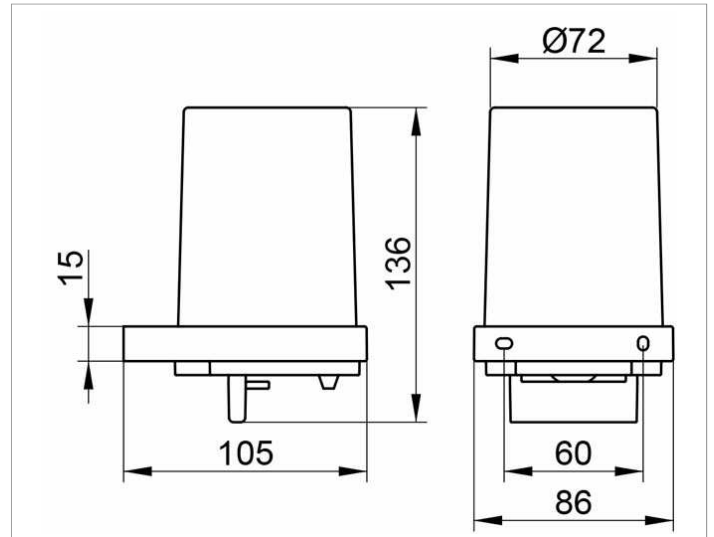

Edition 11

11152XX9000 Lotion dispenser

**PRODUCT**

**DRAWING**

**PRODUCT ATTRIBUTES**

crystal glass matt, complete with holder and pump  
for liquid soap

Capacity: approx. 180 ml

Dosage: approx. 0,5ml/stroke

**SURFACE**

02, 04, 12