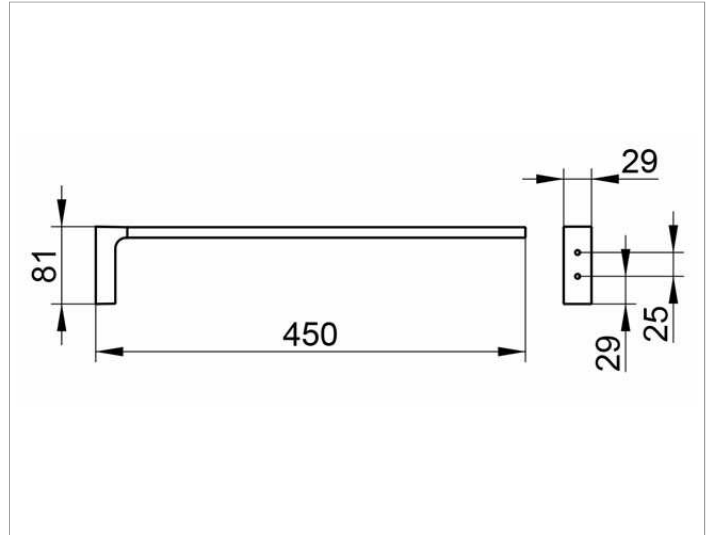

Edition 11

11120YY0000 Towel holder

**PRODUCT**

**DRAWING**

**PRODUCT ATTRIBUTES**

fixed

**SURFACE**

03, 05, 13

**DIMENSION**

450 mm