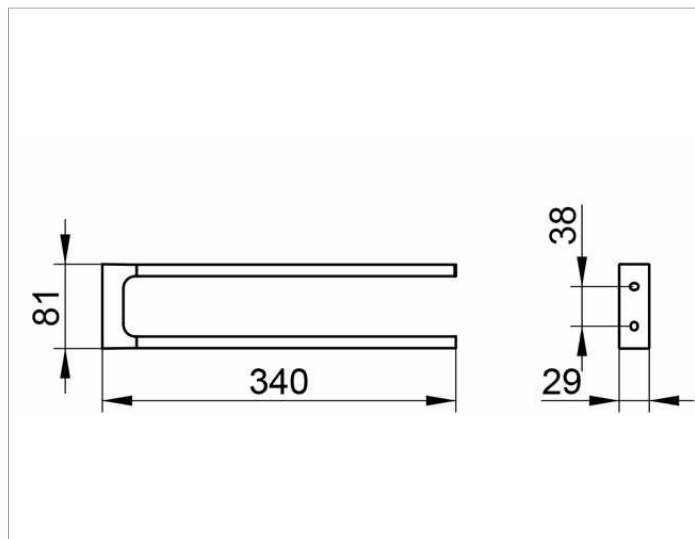

Edition 11

11119YY0000 Towel holder

PRODUCT

DRAWING

PRODUCT ATTRIBUTES

fixed

SURFACE

03, 05, 13

DIMENSION

340 mm