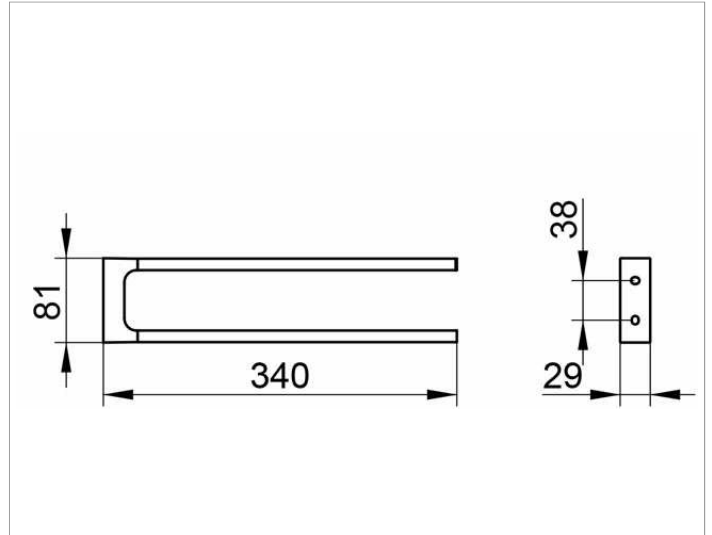

Edition 11

11119XX0000 Towel holder

PRODUCT

DRAWING

PRODUCT ATTRIBUTES

fixed

SURFACE

02, 04, 12

DIMENSION

340 mm