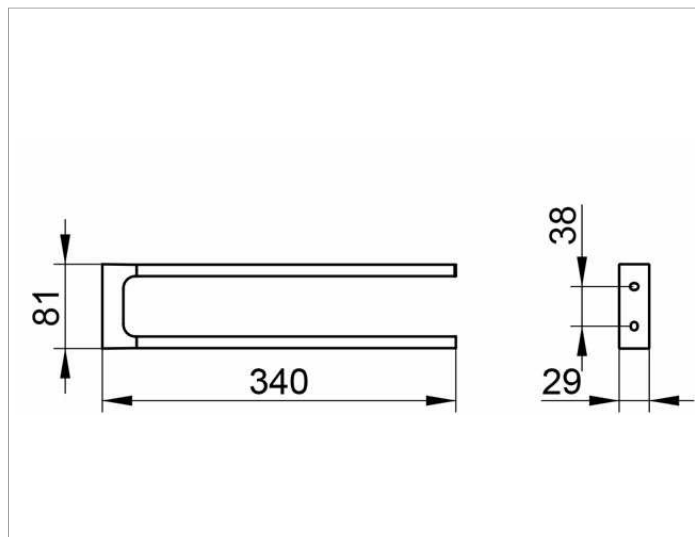

Edition 11

11119010000 Towel holder

**PRODUCT**

**DRAWING**

**PRODUCT ATTRIBUTES**

fixed

**SURFACE**

chrome-plated

**DIMENSION**

340 mm