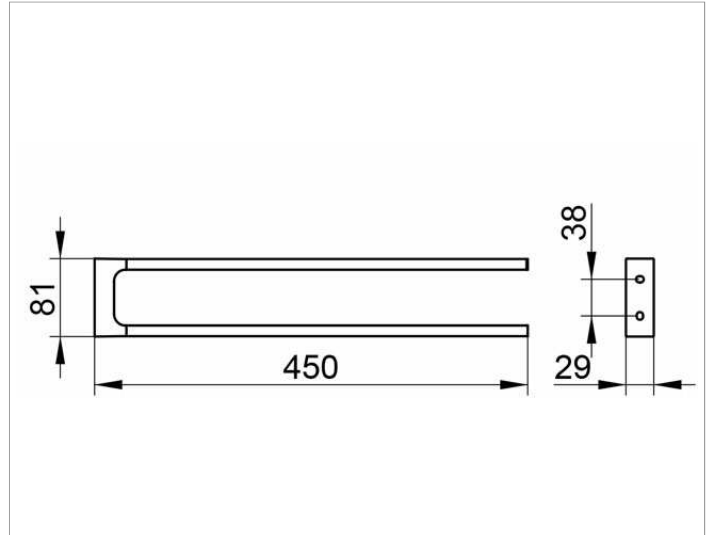

Edition 11

11118YY0000 Towel holder

PRODUCT

DRAWING

PRODUCT ATTRIBUTES

fixed

SURFACE

03, 05, 13

DIMENSION

450 mm