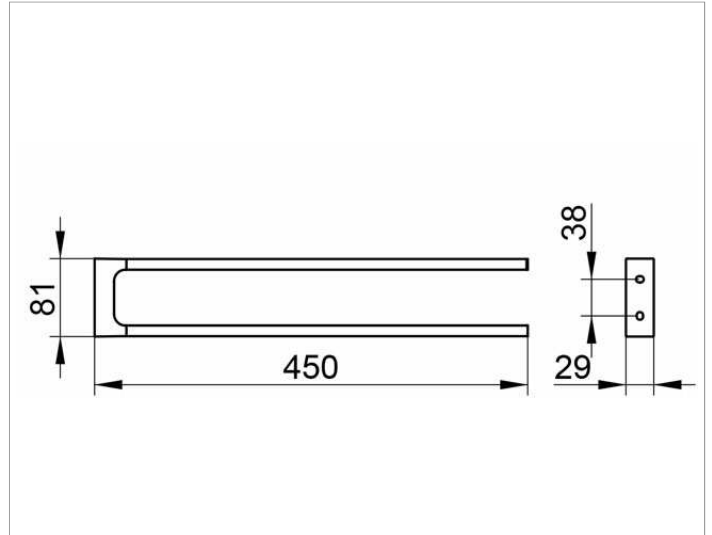

Edition 11

11118XX0000 Towel holder

**PRODUCT**

**DRAWING**

**PRODUCT ATTRIBUTES**

fixed

**SURFACE**

02, 04, 12

**DIMENSION**

450 mm