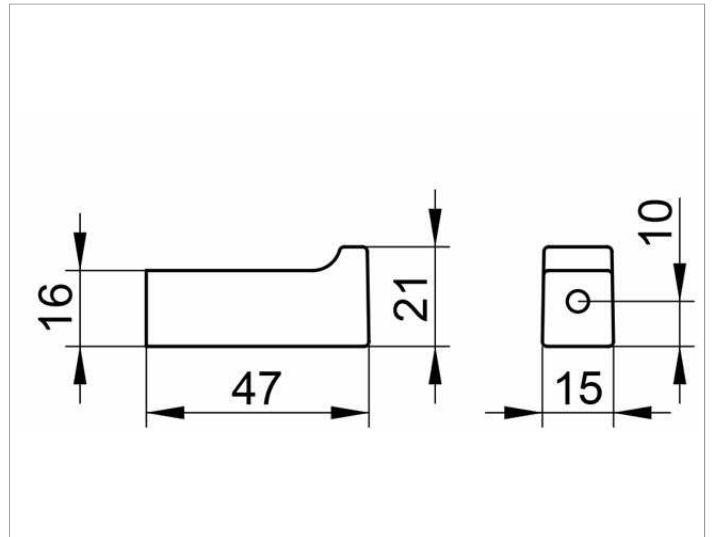

Edition 11
11114010000 Towel hook

PRODUCT

DRAWING

SURFACE
chrome-plated

SPECIFICATIONS

KEUCO EDITION 11 towel hooks 11114010000
chromed towel hooks and clear-cut design in geometric shapes
Radius 47 mm, max. Height 21 mm
Delivery with corrosion resistant mounting hardware