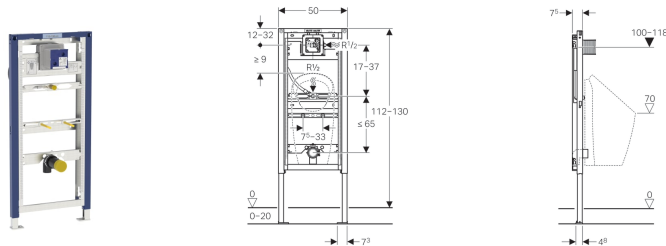

Geberit Duofix element for urinal, 112–130 cm, universal, for spray head

Application purposes

- For drywall construction
- For installation in part- or room-height prewall installations
- For installation in room-height installation walls
- For installation in part- or room-height Geberit Duofix system walls
- For mounting urinals
- For Geberit urinals Preda
- For Geberit urinals Selva
- For installation of Geberit urinal flush controls (from year of manufacture 2009)
- For floor constructions 0–20 cm

Characteristics

- Self-supporting frame, powder-coated
- Frame with \varnothing 9 mm drilling holes for fastening in wood frame construction
- Galvanized feet
- Feet adjustable 0–20 cm
- Non-slip leg supports
- Rotatable foot plates
- Foot plate depth suitable for installation in U-profiles UW 50 and UW75 and Geberit Duofix system rails
- Element height adjustable to urinal, 112–130 cm
- Connection positions for Geberit urinal Preda prepared
- Universal concealed housing for Geberit urinal flush controls
- Terminal for electrical connection in concealed housing
- Right water supply connection on concealed housing
- Water supply connection compatible with MasterFix and MeplaFix
- Elbow connector can be mounted without tools
- Premounted stop valve with throttle
- With built-in conduit pipe to rinse the pipeline

- Protection box for service opening 10.5 x 10.5 cm can be cut to length without tools
- Flush hose can be bent
- Flush hose with guide to prevent standing water
- Fastening for inlet Rp 1/2", adjustable in height and sideways
- Fastening for connection bend, height-adjustable and sound-absorbing
- Urinal fasteners M8 width- and height-adjustable
- Crossbars with centring marks, adjustable without tools
- Markings for connection positions of Geberit urinals Preda and Selva
- Additional fastening possible for urinal with accessories