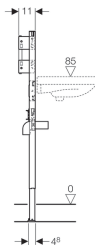

## Geberit Duofix frame for washbasin, 112–130 cm, wall-mounted tap, concealed

### Characteristics

- Self-supporting frame, powder-coated
- Frame with  $\varnothing$  9 mm drilling holes for fastening in wood frame construction
- Galvanized feet

- Feet adjustable 0–20 cm
- Non-slip leg supports
- Rotatable foot plates
- Foot plate depth suitable for installation in U-profiles UW 50 and UW75 and Geberit Duofix system rails
- Fastening distance for washbasin 5–38 cm
- Mounting plate made of veneered wood, waterproof bonded
- Mounting plate adjustable in height and depth
- Fastening for connection bend, height-adjustable and sound-absorbing

### Scope of delivery

- Connection bend made of PE-HD,  $\varnothing$  50 mm
- Seal  $\varnothing$  44 / 32 mm
- 2 threaded rods M10
- Fastening material