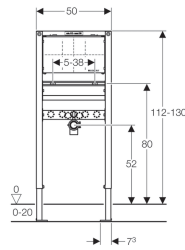

## Geberit Duofix frame for washbasin, 112–130 cm, wall-mounted tap, concealed

### Application purposes

- For drywall construction
- For installation in part- or room-height prewall installations
- For installation in room-height installation walls
- For installation in part- or room-height Geberit Duofix system walls
- For installation of washbasins
- For concealed taps
- For floor constructions 0–20 cm

### Characteristics

- Self-supporting frame, powder-coated
- Frame with  $\varnothing$  9 mm drilling holes for fastening in wood frame construction
- Galvanized feet

- Feet adjustable 0–20 cm
- Non-slip leg supports
- Rotatable foot plates
- Foot plate depth suitable for installation in U-profiles UW 50 and UW75 and Geberit Duofix system rails
- Fastening distance for washbasin 5–38 cm
- Mounting plate made of veneered wood, waterproof bonded
- Mounting plate adjustable in height and depth
- Fastening for connection bend, height-adjustable and sound-absorbing

### Scope of delivery

- Connection bend made of PE-HD,  $\varnothing$  50 mm
- Seal  $\varnothing$  44 / 32 mm
- 2 threaded rods M10
- Fastening material