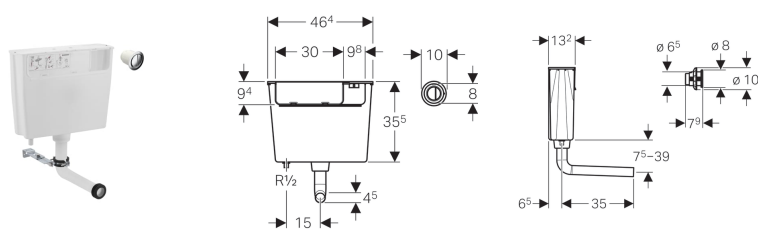

**Geberit low-height furniture cistern, 6 / 3 litres, remote flush actuation type 01**

**Application purposes**

- For installation in bathroom furniture
- For floor-standing WCs

**Characteristics**

- Flush actuation pneumatic
- Cistern fulfils standard requirements in accordance with EN 14055, Class II
- Water supply connection on the bottom left

**Technical data**

Flow pressure	0.1-10 bar
Maximum operating temperature, water	25 °C
Flush volume, factory setting	5.8 and 3 l

**Scope of delivery**

- Pneumatic dual-flush actuator
- Flush bend 90°
- Fastening material for flush pipe
- Fastening material

Art. no.	Surface / colour
109.724.21.1	gloss chrome-plated

- Supplied with 116.050.21.1 Type01 pneumatic actuator
- This cistern is designed to be installed in furniture and must not be installed behind the wall
- The cistern can be operated with used water (rainwater) provided it is passed through a filter system first