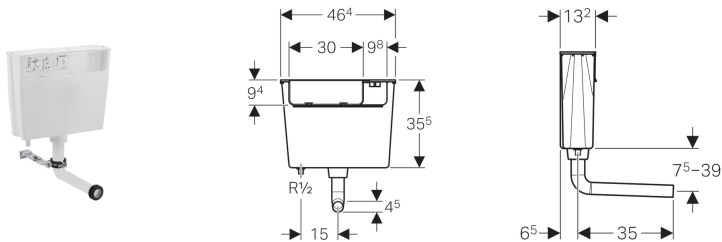

Geberit low-height furniture cistern 6 litres, pneumatic flush actuation

Application purposes

- For installation in bathroom furniture
- For floor-standing WCs
- For single flush

Characteristics

- Flush actuation pneumatic
- Cistern fulfils standard requirements in accordance with EN 14055, Class II
- Water supply connection on the bottom left

Technical data

Flow pressure	0.1-10 bar
Maximum operating temperature, water	25 °C
Flush volume, factory setting	5.8 l

Scope of delivery

- Flush bend 90°
- Fastening for flush bend
- Fastening material

Art. no.

109.721.00.1

- Compatible with all pneumatic actuators
- For single or dual flush
- This cistern is designed to be installed in furniture and must not be installed behind the wall
- The cistern can be operated with used water (rainwater) provided it is passed through a filter system first