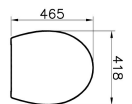

Name	Memoria WC Seat
Colour	Matt Black
Designer	Christophe Pillet
Shape	Special
Soft close	Yes
Segments	Upper

Product Code: 106-083-009

Description

Soft Closing, Matt Black

VitrA reserves the right to make changes in products and technical details without prior notice.

All drawings contain the necessary measurements which are subject to standard tolerances. For exact measurements, in particular for customized installation scenarios, it can only be taken from the finished ceramic product.