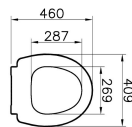

Name	Memoria WC Seat
Colour	Matt Black
Designer	Christophe Pillet
Shape	Special
Soft close	Yes
Segments	Upper

Product Code: 106-083-009

Description

Soft Closing, Matt Black

VitrA reserves the right to make changes in products and technical details without prior notice.

All drawings contain the necessary measurements which are subject to standard tolerances. For exact measurements, in particular for customized installation scenarios, it can only be taken from the finished ceramic product.