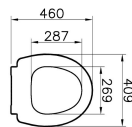

Name	Memoria WC Seat
Colour	Matt Taupe
Designer	Christophe Pillet
Shape	Special
Soft close	Yes
Segments	Upper

Product Code: 106-020-009

Description

Soft Closing, Matt Beige

VitrA reserves the right to make changes in products and technical details without prior notice.

All drawings contain the necessary measurements which are subject to standard tolerances. For exact measurements, in particular for customized installation scenarios, it can only be taken from the finished ceramic product.