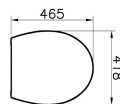

Name	Memoria WC Seat
Colour	Matt Taupe
Designer	Christophe Pillet
Shape	Special
Soft close	Yes
Segments	Upper

Product Code: 106-020-009

Description

Soft Closing, Matt Beige

VitrA reserves the right to make changes in products and technical details without prior notice.

All drawings contain the necessary measurements which are subject to standard tolerances. For exact measurements, in particular for customized installation scenarios, it can only be taken from the finished ceramic product.