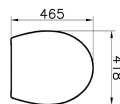

Name	Memoria WC Seat
Colour	White
Designer	Christophe Pillet
Shape	Special
Soft close	Yes
Segments	Upper

Product Code: 106-003-009

Description

Soft Closing, White

VitrA reserves the right to make changes in products and technical details without prior notice.

All drawings contain the necessary measurements which are subject to standard tolerances. For exact measurements, in particular for customized installation scenarios, it can only be taken from the finished ceramic product.