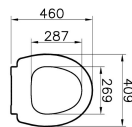

Name	Memoria WC Seat
Colour	White
Designer	Christophe Pillet
Shape	Special
Soft close	Yes
Segments	Upper

Product Code: 106-003-009

Description

Soft Closing, White

VitrA reserves the right to make changes in products and technical details without prior notice.

All drawings contain the necessary measurements which are subject to standard tolerances. For exact measurements, in particular for customized installation scenarios, it can only be taken from the finished ceramic product.