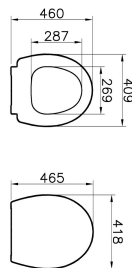

Name	Memoria WC Seat
Colour	Matt White
Designer	Christophe Pillet
Shape	Special
Soft close	Yes
Segments	Upper

Product Code: 106-001-009

Description

Soft Closing, Matt White

VitrA reserves the right to make changes in products and technical details without prior notice.

All drawings contain the necessary measurements which are subject to standard tolerances. For exact measurements, in particular for customized installation scenarios, it can only be taken from the finished ceramic product.