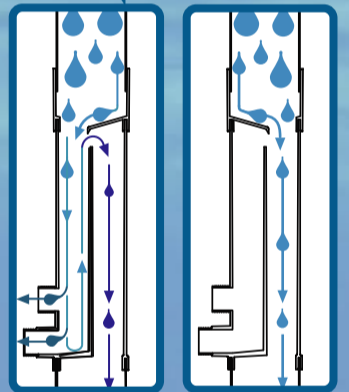

Smart
water
diverter

When water is precious
& every drop counts,
choose the smart diverter!

Fits all downpipes
using adapters

Can be
painted to
match the
downpipe

Inbuilt tap
to turn
ON & OFF

DOUBLE outlet capable
of 14000 Litres/hr

Can put 19mm, 25mm,
32mm + garden hose
to both outlets

fitting instructions
behind label

Swimming pool
hose fits directly

Garden hose adapter
included inside