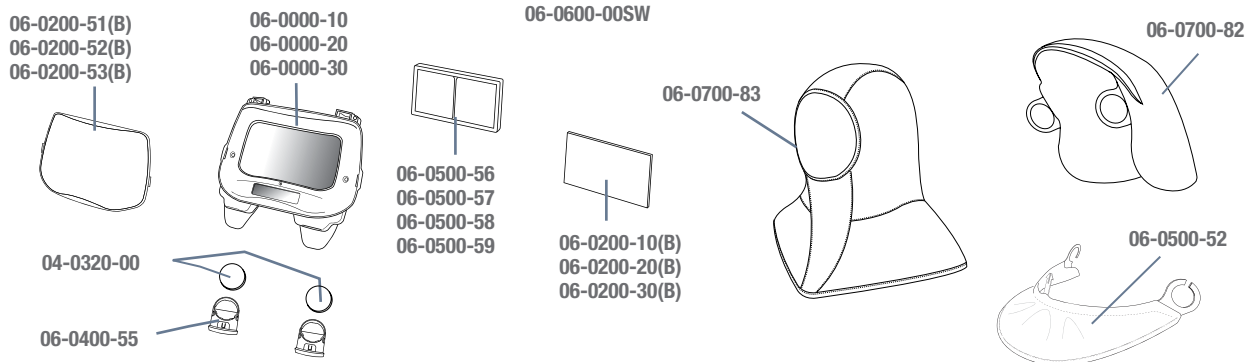

3M™ Speedglas™ Welding Helmet 9100 FX

Part No	Description	Part No	Description	Part No	Description
06-0600-10SW	Speedglas Helmet 9100FX with 9100V ADF and SideWindows.	06-0600-20SW	Speedglas Helmet 9100FX with 9100X ADF and SideWindows	06-0600-30SW	Speedglas Helmet 9100FX with 9100XX ADF and SideWindows.