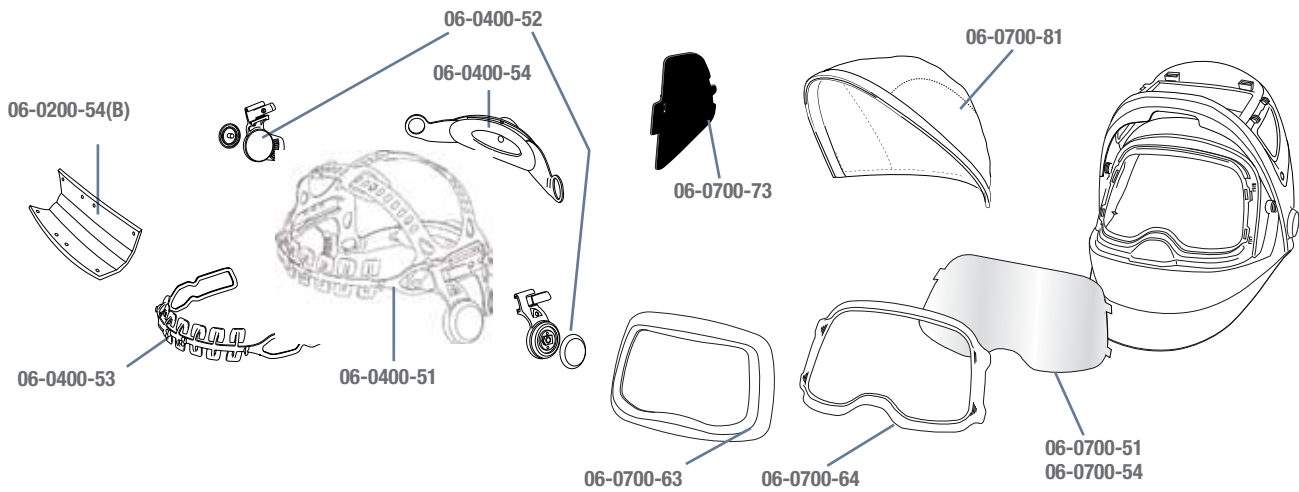

3M™ Speedglas™ Welding Helmet 9100 FX

Part No	Description	Part No	Description	Part No	Description
06-0600-10SW	Speedglas Helmet 9100FX with 9100V ADF and SideWindows.	06-0600-20SW	Speedglas Helmet 9100FX with 9100X ADF and SideWindows	06-0600-30SW	Speedglas Helmet 9100FX with 9100XX ADF and SideWindows.