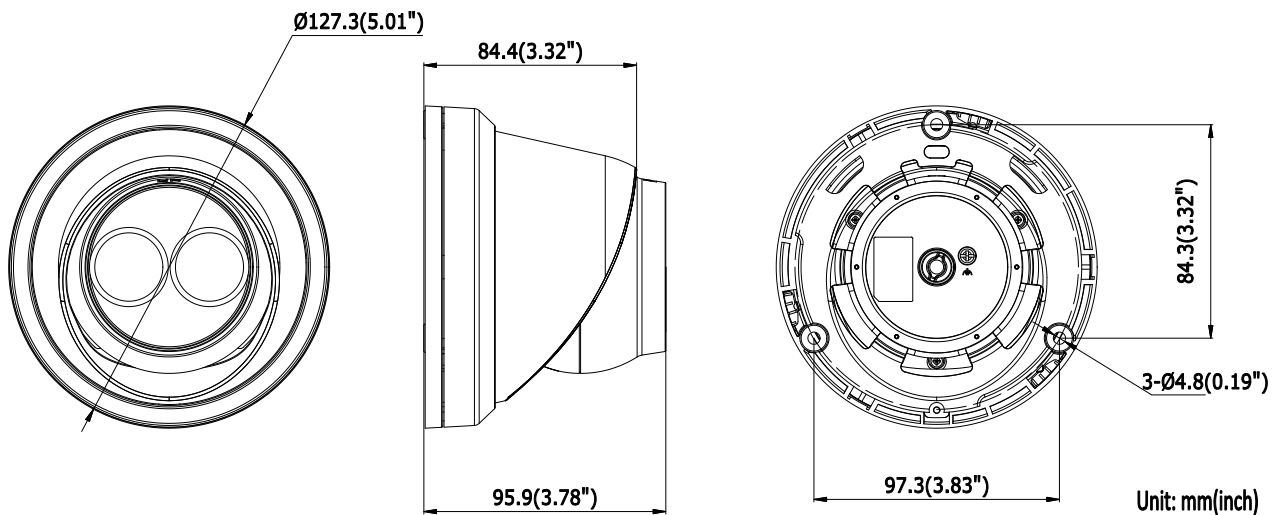

General Function	One-key Reset, Dual-VCA, Anti-Flicker, Heartbeat, Mirror, Password Protection, Privacy Mask, Watermark, IP Address Filter
Interface	
Communication Interface	1 RJ45 10M/100M self-adaptive Ethernet port
On-board Storage	Built-in microSD/SDHC/SDXC slot, up to 128 GB
Smart Feature-set	
Behavior Analysis	Line crossing detection, intrusion detection, unattended baggage detection, object removal detection
Line Crossing Detection	Cross a pre-defined virtual line, up to 1 pre-defined virtual lines supported
Intrusion Detection	Enter and loiter in a pre-defined virtual region, up to 1 pre-defined virtual regions supported
Object Removal Detection	Objects removed from the pre-defined region, such as the exhibits on display.
Unattended Baggage Detection	Objects left over in the pre-defined region such as the baggage, purse, dangerous materials
Face Detection	Human face appears in the image can be detected and trigger linkage method
General	
Operating Conditions	-30 °C to +60 °C (-22 °F to +140 °F), Humidity 95% or less (non-condensing)
Power Supply	12 VDC ± 25%, 6.5 W PoE(802.3af, 36 – 57V, class 3), 8.5 W
IR Range	Up to 30 m
Protection Level	IP67
Dimensions	Camera: Φ 127.3 × 95.9 mm (5.01" × 3.78") Package: 150 × 150 × 141 mm (5.91" × 5.91" × 5.55")
Weight	Camera: 620 g (1.37 lb.)

Available Models

DS-2CD2385FWD-I

Dimensions