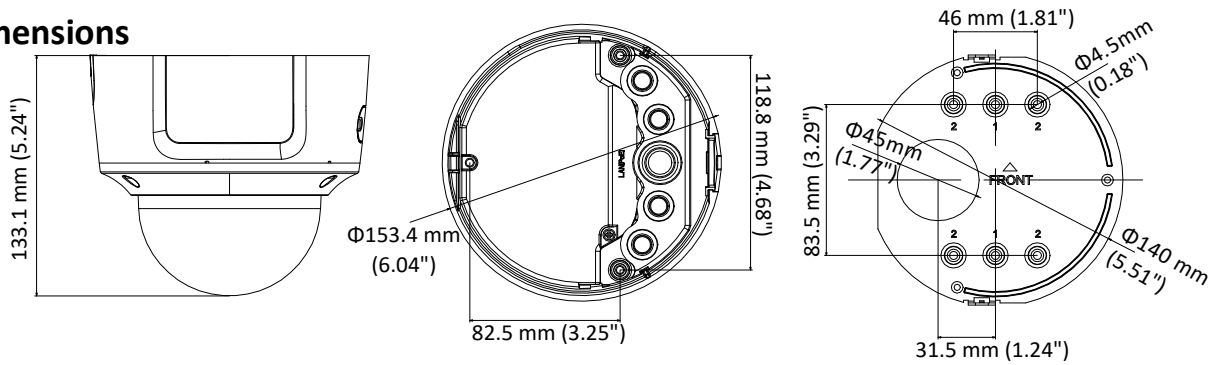

Available Model:

DS-2CD2785FWD-IZS

Dimensions

Accessories

DS-1475ZJ-SUS
Vertical Pole Mount

DS-1476ZJ-SUS
Corner Mount

Distributed by