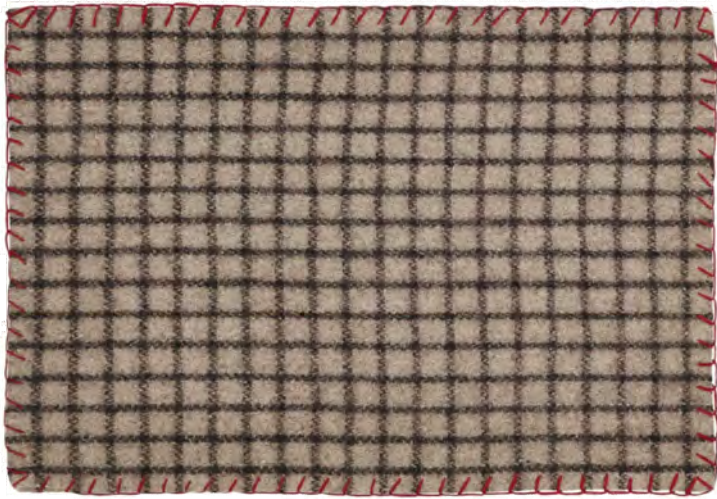

PLACEMATS

WESTON
Placemat Set of 6 12x18" - 28903