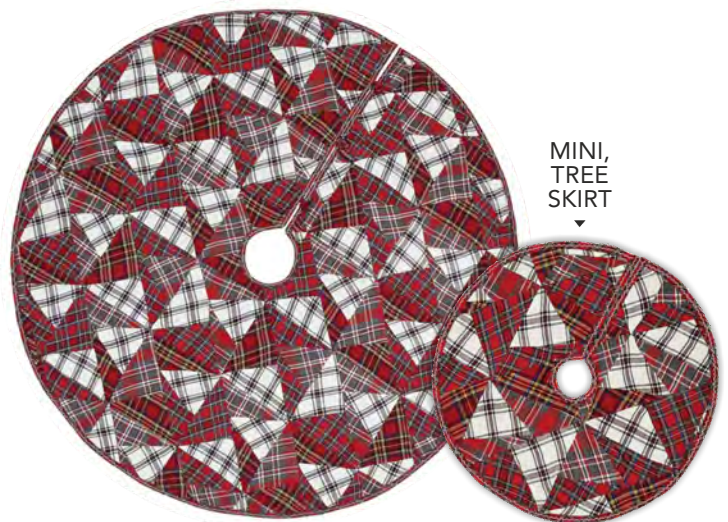

MINI,
TREE
SKIRT

PEYTON
48" - 32013
Mini, 21" - 32012