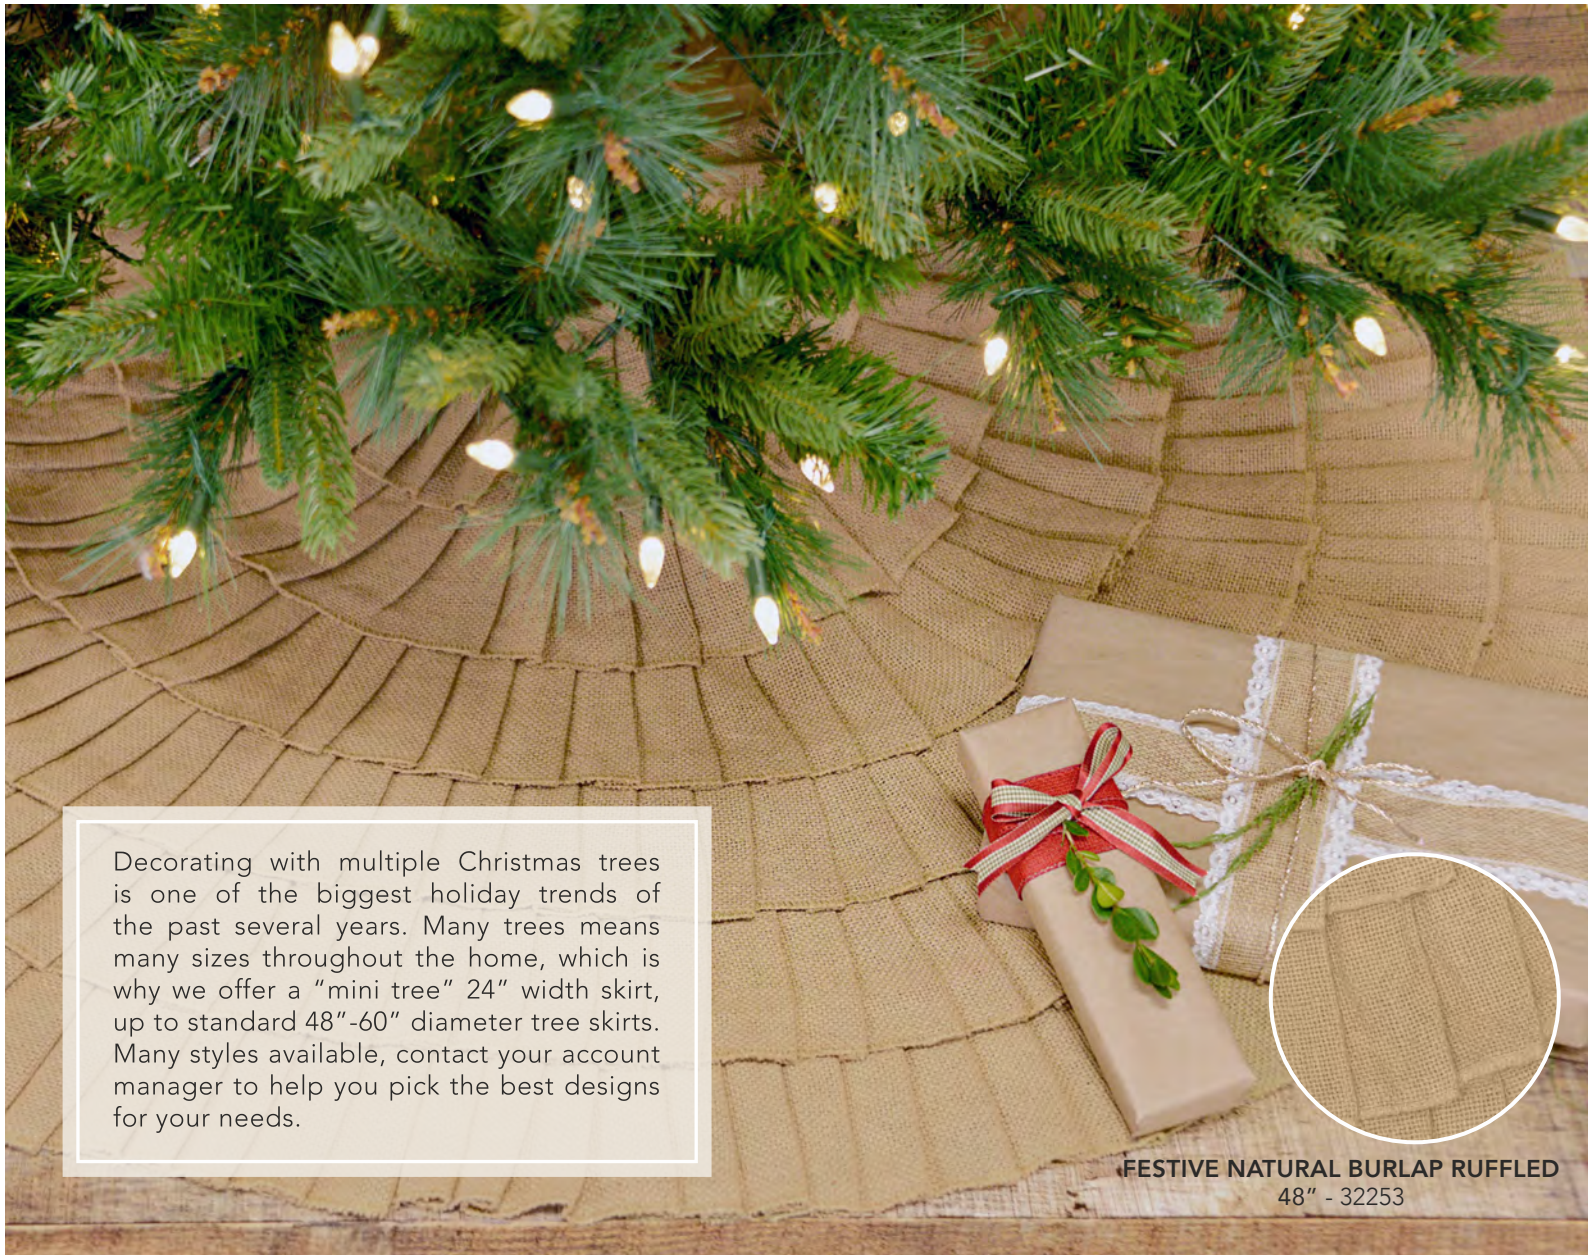

Decorating with multiple Christmas trees is one of the biggest holiday trends of the past several years. Many trees means many sizes throughout the home, which is why we offer a "mini tree" 24" width skirt, up to standard 48"-60" diameter tree skirts. Many styles available, contact your account manager to help you pick the best designs for your needs.

FESTIVE NATURAL BURLAP RUFFLED
48" - 32253