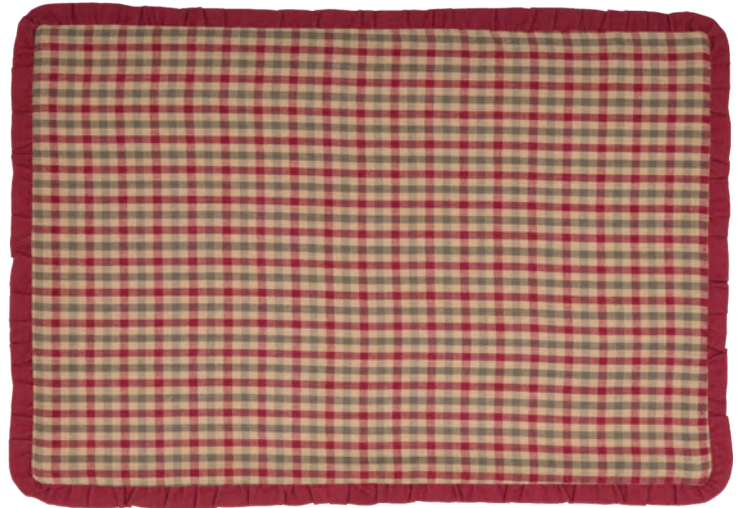

JONATHAN PLAID
Ruffled Placemat Set of 6 12x18" - 42277