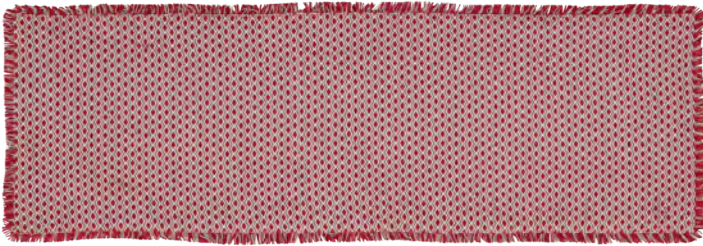

TANNEN
Runner 13x36" - 28851
Runner 13x48" - 28852