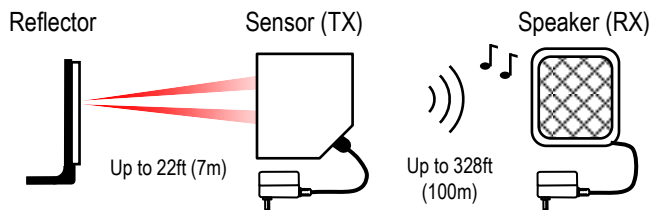

Wiring:

Optional Accessories:

E-931ACC-RC1Q
3" Round reflector

E-931ACC-BLS8Q
Wall bracket

E-931ACC-SFQ
Additional wireless speaker

E-931ACC-HR1Q
Reflector hood

E-931ACC-CQ
Digital counter

E-931ACC-SPQ
Solar charger for sensor unit

SECO-LARM® U.S.A., Inc.

16842 Millikan Avenue, Irvine, CA 92606

Phone: (949) 261-2999 | (800) 662-0800 Fax: (949) 261-7326

Website: www.seco-larm.com Email: sales@seco-larm.com

Copyright 2014 © SECO-LARM U.S.A., Inc. All rights reserved.
All trademarks are the property of SECO-LARM U.S.A., Inc. or their respective owners.
The SECO-LARM policy is one of continual development. For that reason, SECO-LARM reserves the right to change prices and specifications without notice. SECO-LARM is not responsible for misprints.

SECO-LARM® ENFORCER® CRIMEBUSTER® CBA SLI®

PiE-931CS22RFCQ_141015.docx