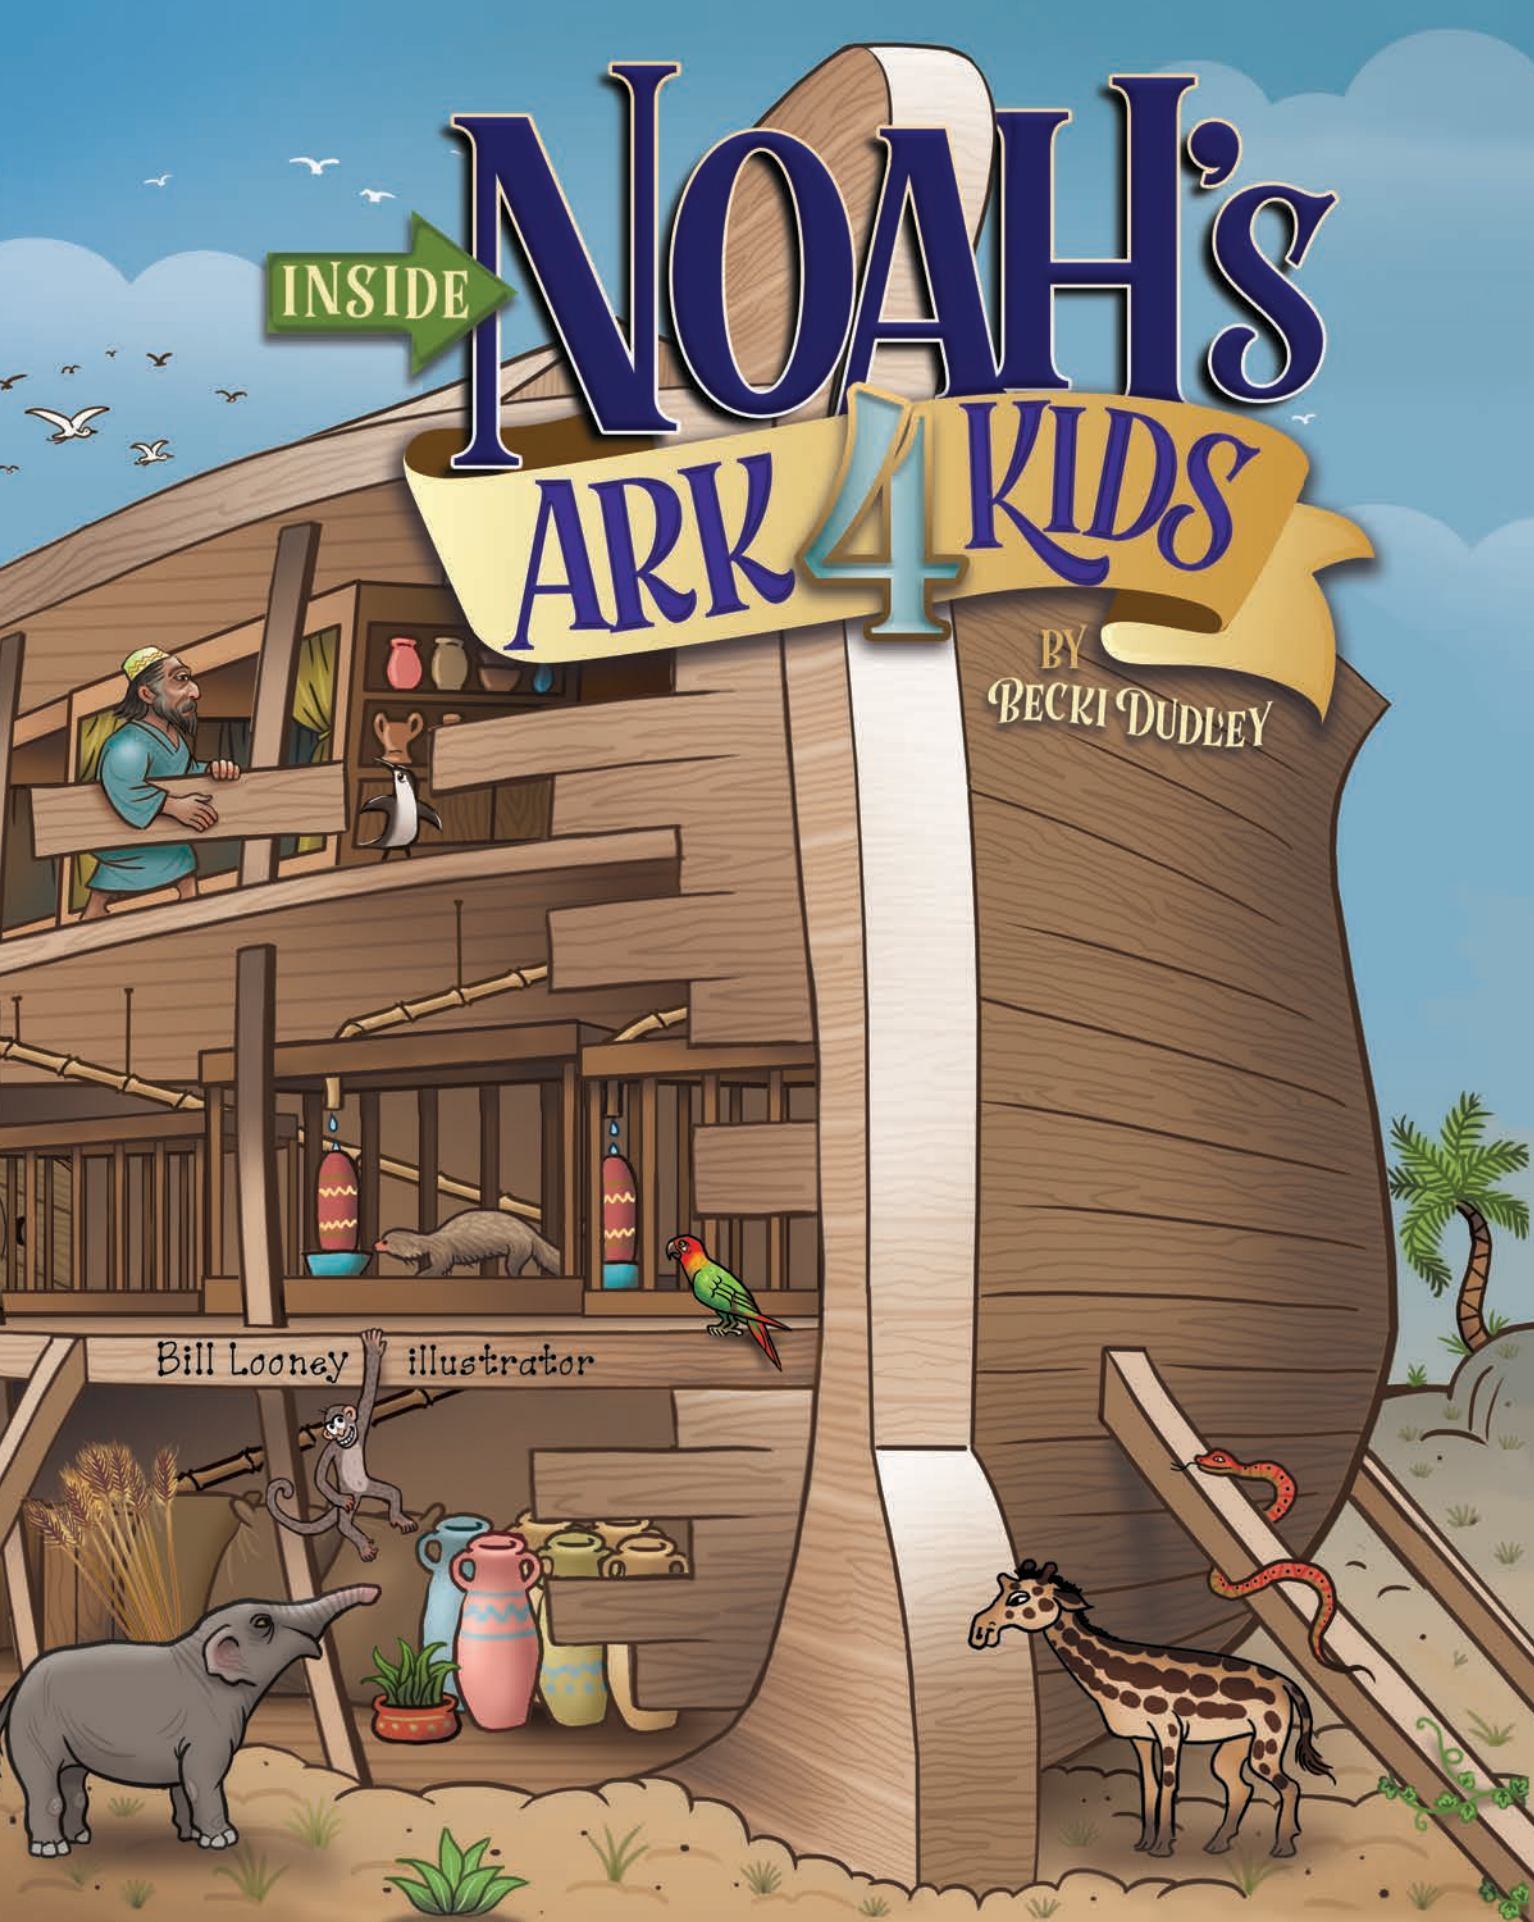

INSIDE

# NOAH'S

# ARK 4 KIDS

BY  
BECKI DUDLEY

Bill Looney *illustrator*

CAN YOU IMAGINE  
HOW A DAY MIGHT BE  
IN AN ARK FULL OF ANIMALS  
RIDING ON THE SEA?

ON A GIANT BOAT,  
A ONE-OF-A-KIND,

BRILLIANT PIECE OF SHIP  
BUILDING DESIGN!

WITH SYSTEMS  
WORKIN' FROM THE  
TOP DOWN,

IT WAS REALLY LIKE A  
TRAVELING TOWN!

EIGHT FAMILY MEMBERS  
MADE UP THE CREW,  
YOU CAN BET YOUR BOAT  
THERE WAS LOTS TO DO!