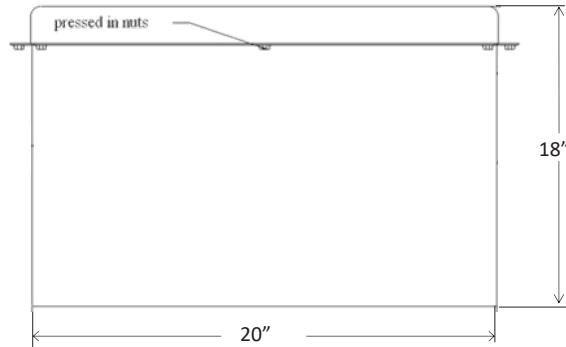

Submittal

All dimensions are nominal and may be revised without notice

AL-202018 & ALTC-MNG18 Medium Next Gen Pipe Chase Housing & 18" Curb

Model #	Description	Length	Width	Height
AL-202018	Housing	20"	20"	18"
ALTC-MNG18	Curb	18"	18"	18"

Note: Overall height of the Pipe Chase Housing mounted on top of the Sigrist Curb is 33" tall - There is a 3" skirt/overlap from the Pipe Chase Housing down over the top of the curb.

*** Dimensions are nominal and may be revised without notice

Specifications - Curb

- 0.080" aluminum - non finished exterior
- Skip welded seams
- Full thermal break interior (Insulation pad)