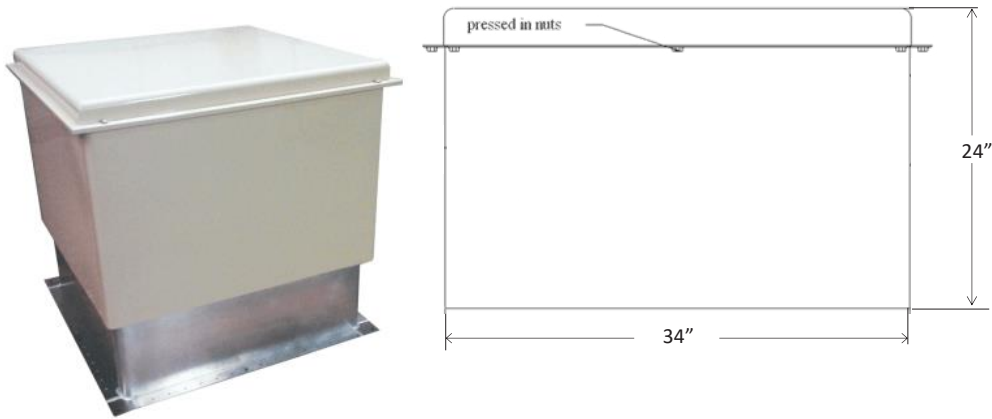

Submittal

All dimensions are nominal and may be revised without notice

Model AL-343424 & ALTC-L18 LARGE Pipe Chase Housing & 18" Curb

Model #	Description	Length	Width	Height
AL-343424	Housing	34"	34"	24"
ALTC-L18	Curb	32"	32"	18"

Note: Overall height of the Pipe Chase Housing mounted on top of the Sigrist Curb is 39" tall - There is a 3" skirt/overlap from the Pipe Chase Housing down over the top of the curb.

*** Dimensions are nominal and may be revised without notice

Specifications - Pipe Chase Housing

- .125" aluminum (Housing and curb assemblies)
- UV protected powder coating - Housing only
- Full thermal break interior with gaskets and insulation
- Stainless steel fasteners
- Housing has Exit Seal locater/starter dimples

Specifications - Curb

- .125" aluminum - non finished exterior
- Skip welded seams
- Full thermal break interior (Insulation pad)