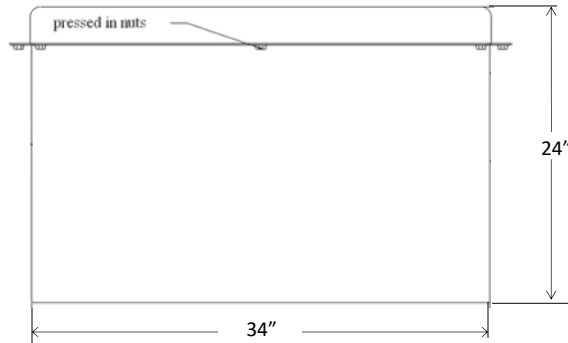

# SUBMITTAL

All dimensions are nominal and may be revised without notice

## Model AL-343424 & ALTC-L18 LARGE Pipe Chase Housing & 18" Curb

Model #	Description	Length	Width	Height
AL-343424	Housing	34"	34"	24"
ALTC-L18	Curb	32"	32"	18"

**Note:** Overall height of the Pipe Chase Housing mounted on top of the Sigrist Curb is 39" tall - There is a 3" skirt/overlap from the Pipe Chase Housing down over the top of the curb.

\*\*\* Dimensions are nominal and may be revised without notice

### Specifications - Curb

- .125" aluminum - non finished exterior
- Skip welded seams
- Full thermal break interior (Insulation pad)