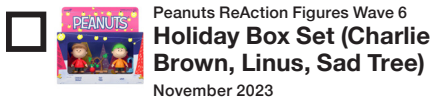

PEANUTS®

ReAction™ F I G U R E S