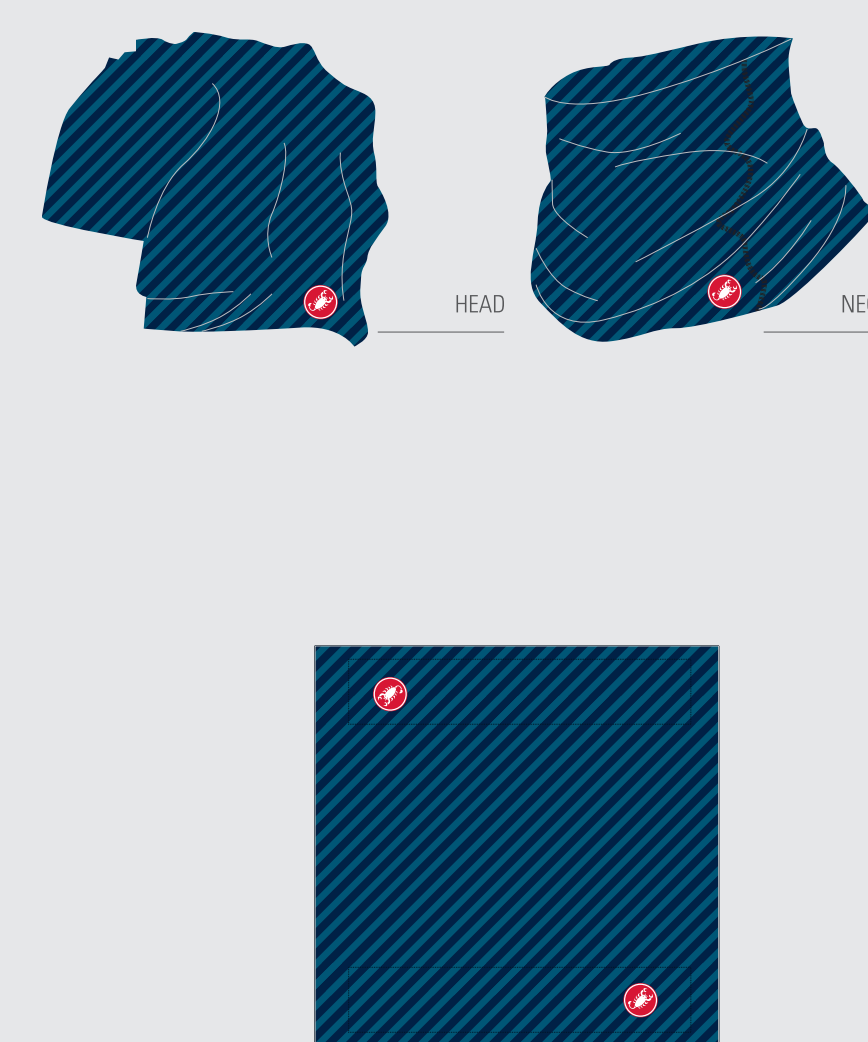

AERO RACE GLOVE 4300302

Fully printed

Fully printed

Fully printed

ROSSO CORSA

ROSSO CORSA 9 SOCKS 4300229

BASE COLOURS
OTHER COLOURS AVAILABLE

AERO RACE SHOECOVER 4310028

BASE COLOURS
OTHER COLOURS AVAILABLE

BASE COLOURS
OTHER COLOURS AVAILABLE

THERMAL HEADBAND 2 4300525

NEW

NEW

NEW

BASE COLOURS
OTHER COLOURS AVAILABLE

POLICIES AND PROCEDURES

PRODUCTION STARTS ONLY AFTER ORDER, DEPOSIT, AND ART IS APPROVED.

HOW TO USE THE TEMPLATE

DESIGN AREAS

PANELS INDICATED WITH ABOVE COLORS ARE CUSTOMIZABLE