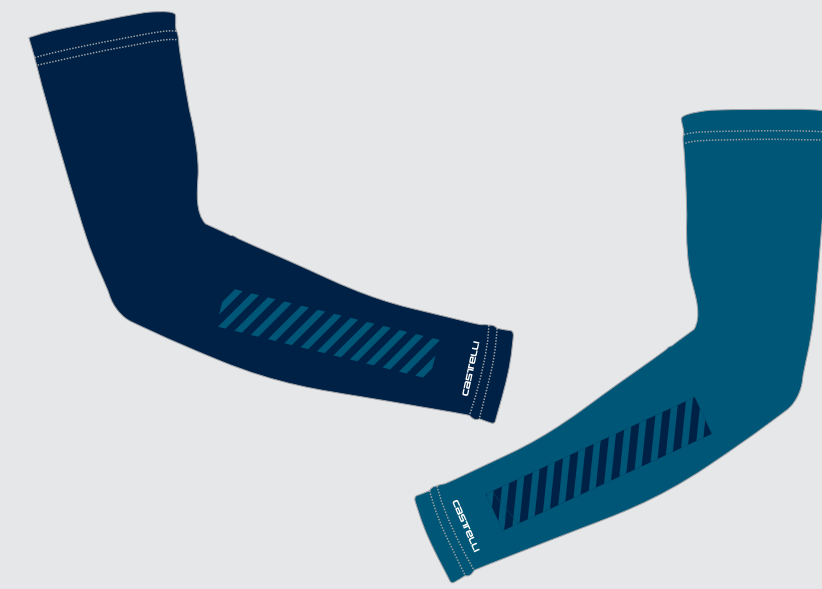

THERMOFLEX ARM WARMER 4300287

Fully printed