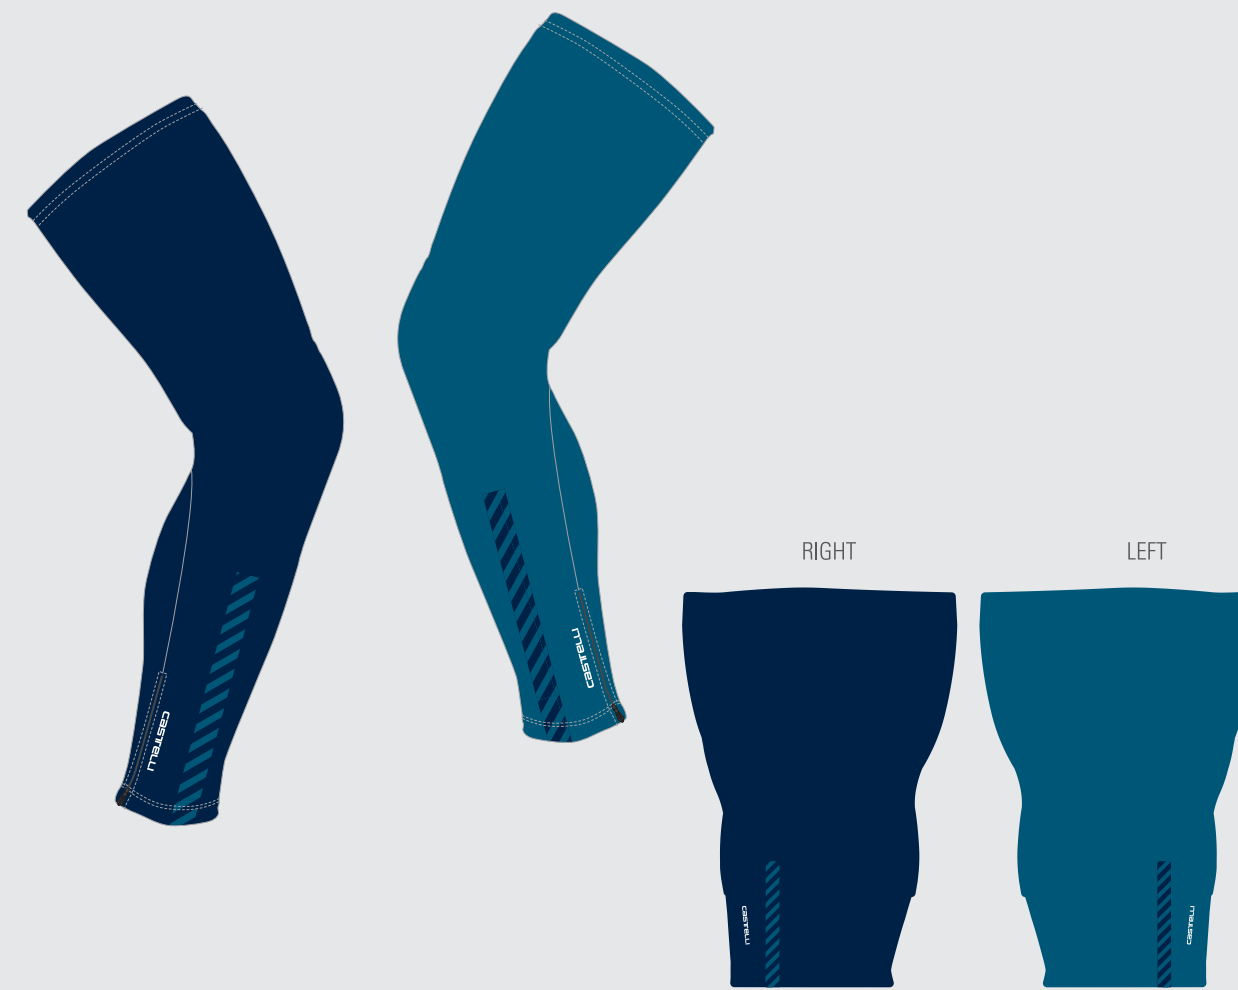

THERMOFLEX LEG WARMER 4300288

Fully printed

ROSSO CORSA