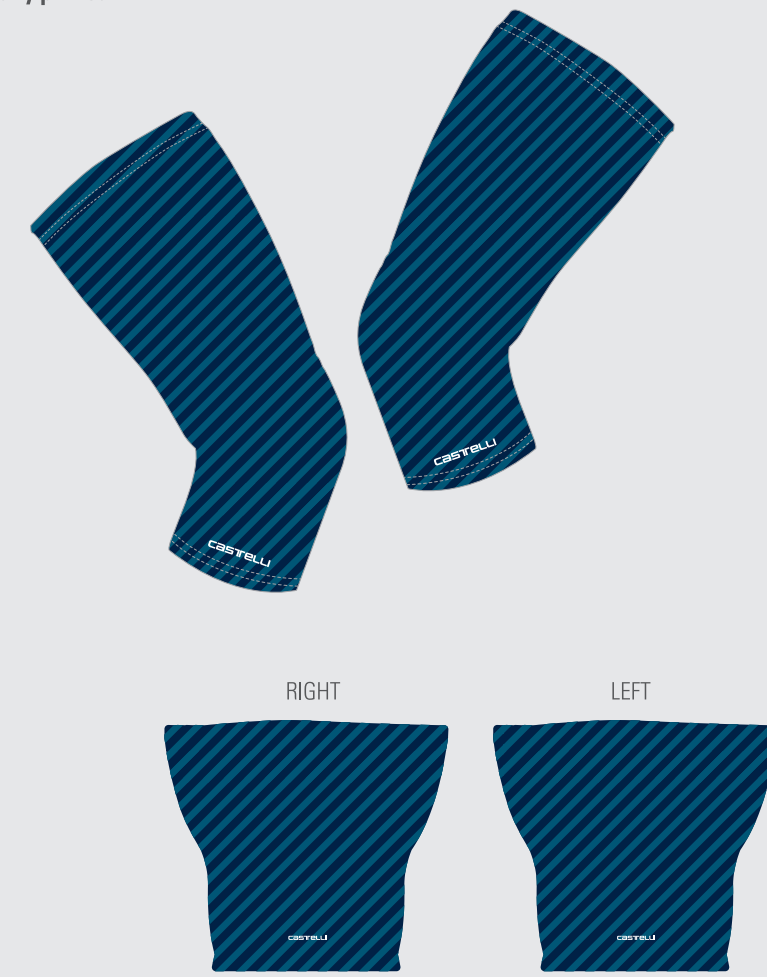

THERMOFLEX KNEE WARMER 4300289

Fully printed