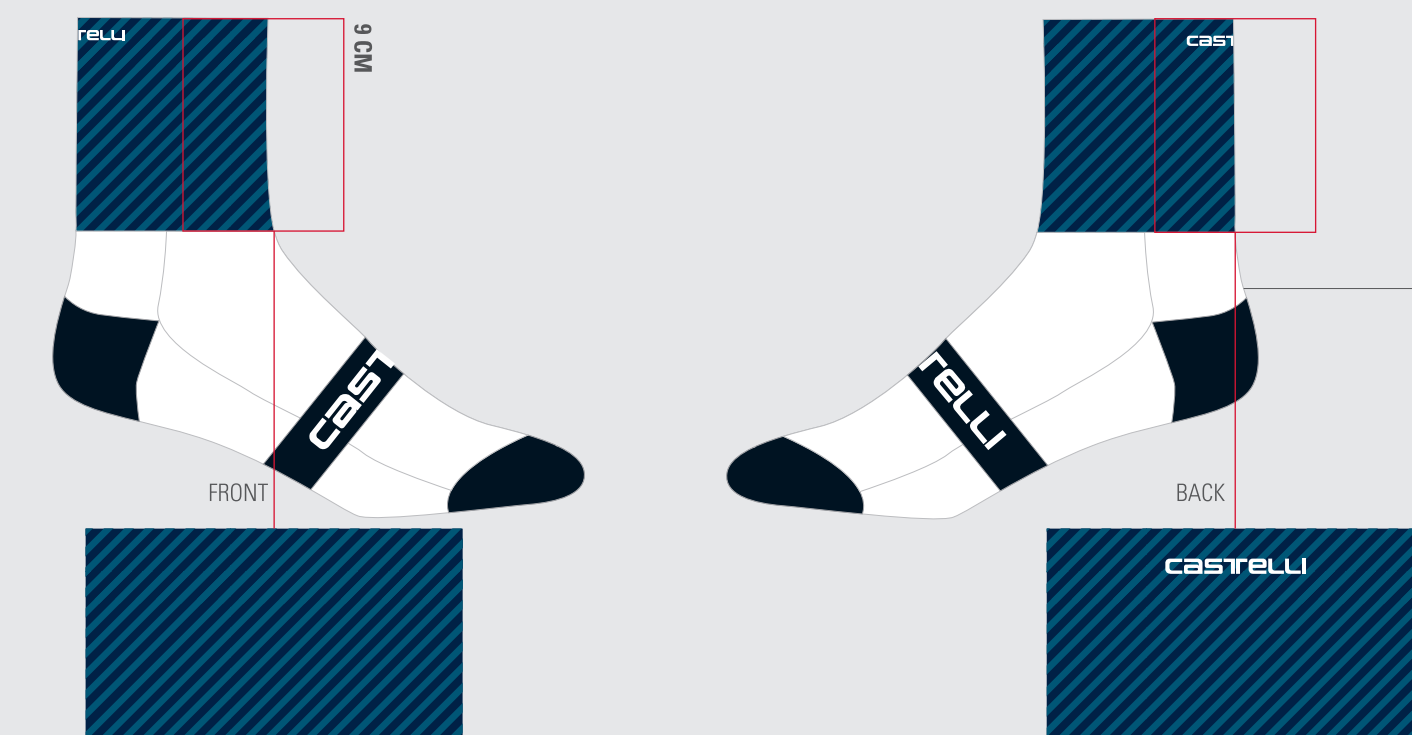

ROSSO CORSA 9 SOCKS 4300229

BASE COLOURS
OTHER COLOURS AVAILABLE