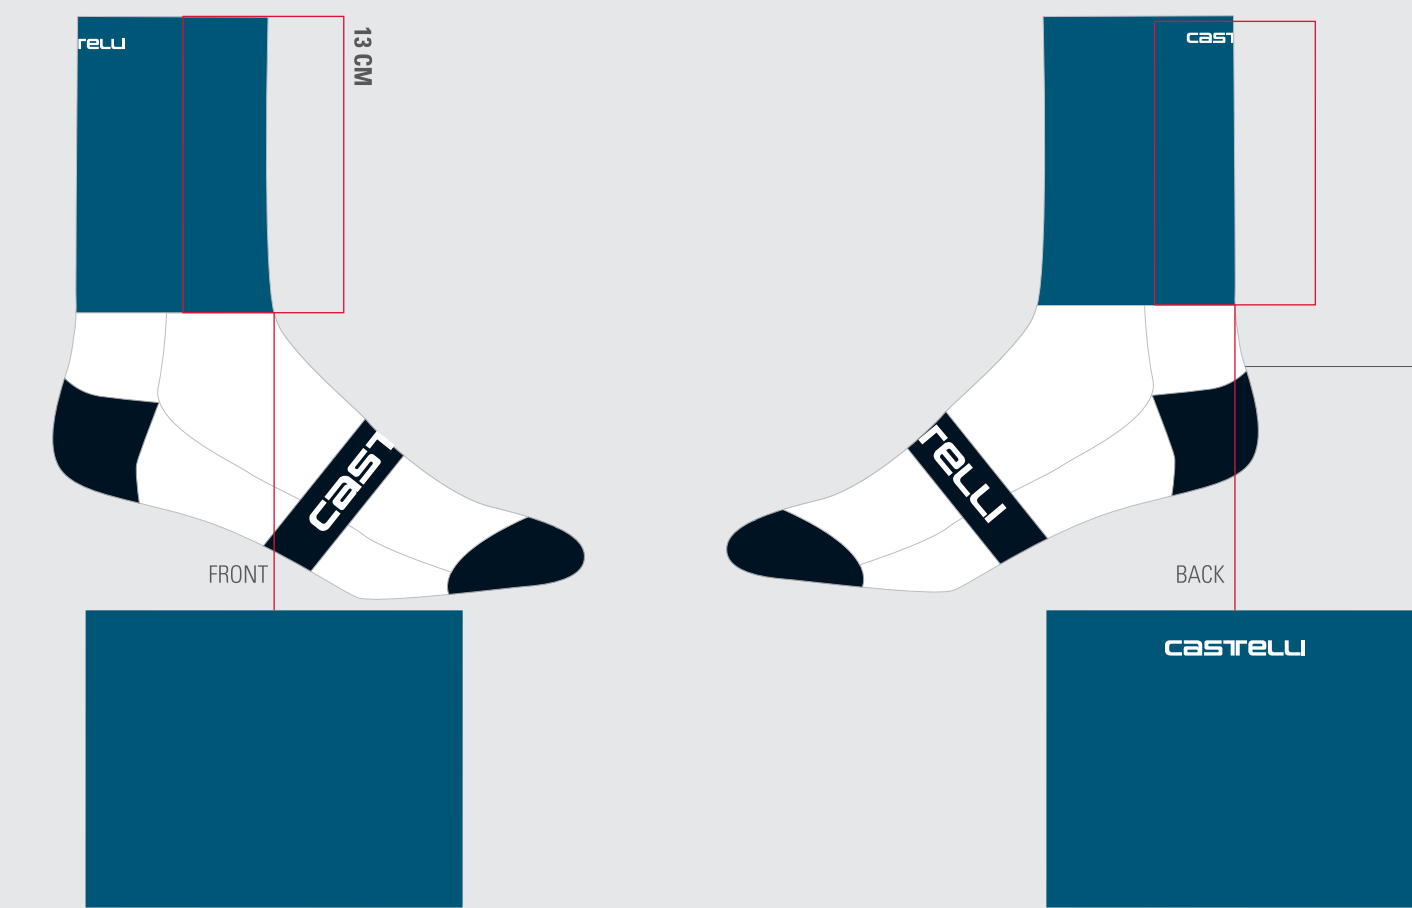

ROSSO CORSA

ROSSO CORSA 13 SOCKS 4300279

ROSSO CORSA

BASE COLOURS
OTHER COLOURS AVAILABLE