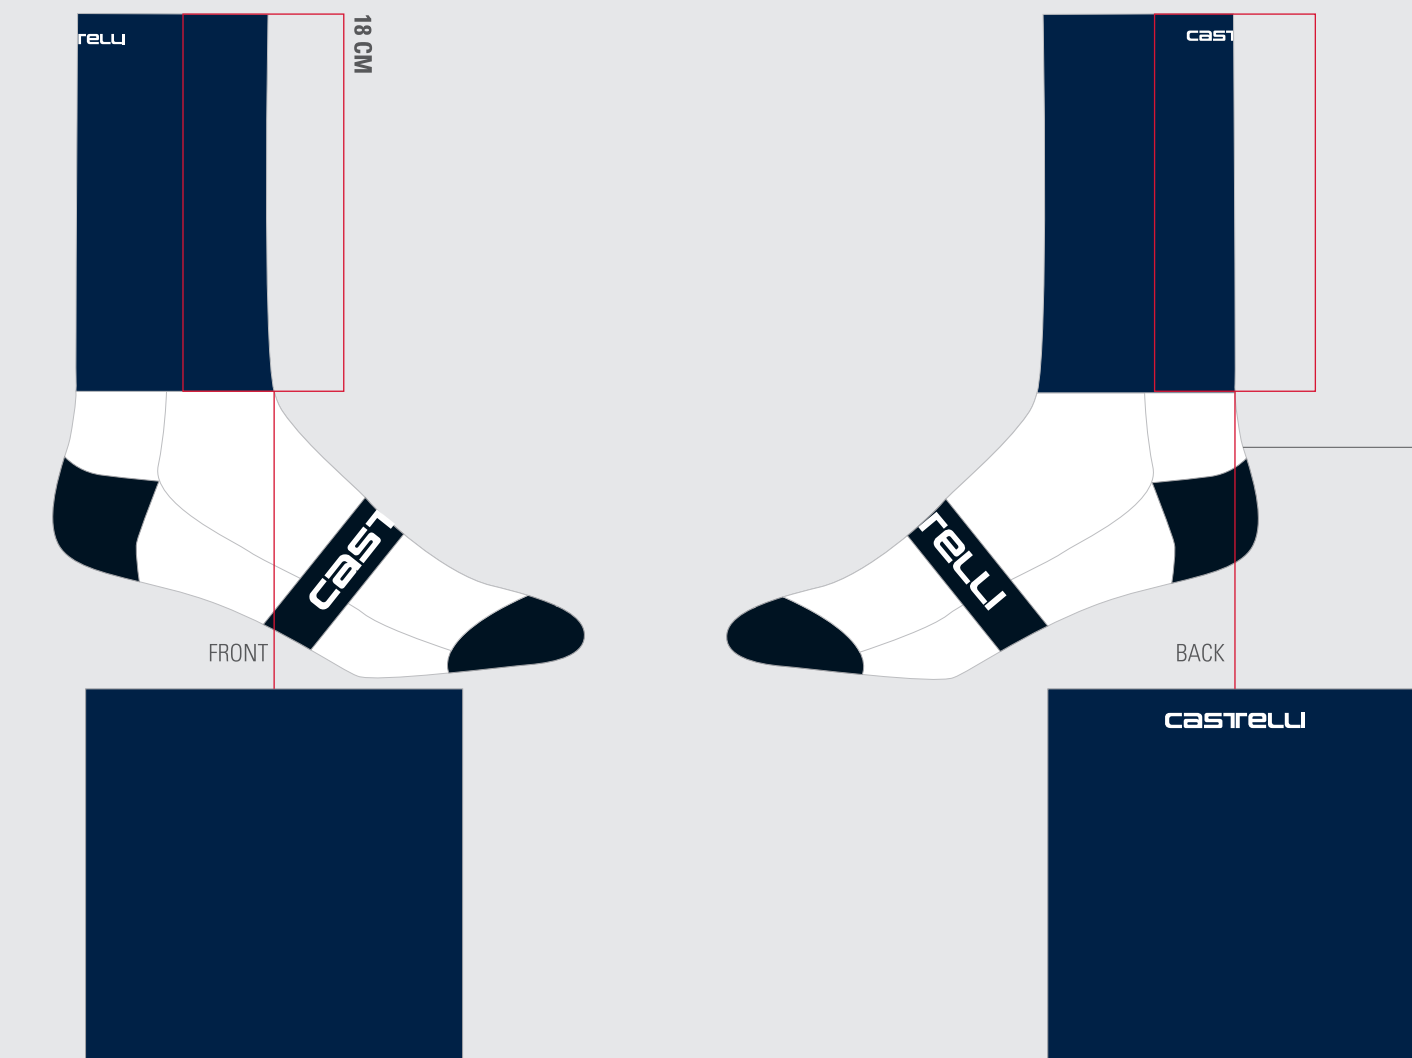

ROSSO CORSA 18 SOCKS 4800522

NEW