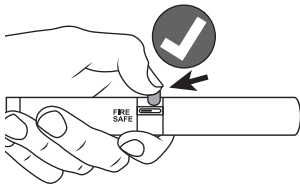

**WARNING!** Keep out of the reach of children.

**WARNING: DO NOT ATTEMPT TO DISASSEMBLE BEFORE FIRING. DOING SO WILL DISCHARGE THE LAUNCHER, CAUSING IT TO FIRE AND WILL CAUSE SERIOUS INJURY OR EVEN DEATH. DO NOT POINT AT FACE OR EYES.**

## PROPER USE:

The PepperBall® BLAST™ is ready for use.  
Do not attempt to disassemble or reload before firing.

1. Point open end away from yourself

2. Move safety to **FIRE**

3. **POSITION THUMB** | Place thumb on trigger as shown

#### 4. AIM AT INTENDED TARGET

Point towards target that is within 15' of your location.

5. FIRE | Press down on orange trigger to fire. Trigger force is 8lbs.

PepperBall® A Division of United Tactical Systems, LLC  
28101 Ballard Drive, Suite F  
Lake Forest, IL 60045  
PepperBall.com | (888) 874-3491