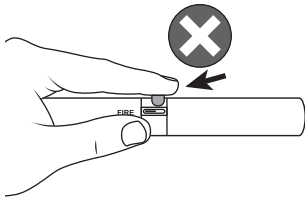

## PROPER USE:

The PepperBall® BLAST™ is ready for use.  
Do not attempt to disassemble or reload before firing.

1. Point open end away from yourself

2. Move safety to **FIRE**

3. **POSITION THUMB** | Place thumb on trigger as shown

#### 4. AIM AT INTENDED TARGET

Point towards target that is within 15' of your location.

5. FIRE | Press down on orange trigger to fire. Trigger force is 8lbs.

PepperBall® A Division of United Tactical Systems, LLC  
28101 Ballard Drive, Suite F  
Lake Forest, IL 60045  
PepperBall.com | (888) 874-3491