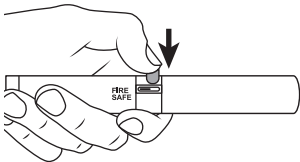

## PROPER USE:

The PepperBall® BLAST™ is ready for use.  
Do not attempt to disassemble or reload before firing.

1. Point open end away from yourself

2. Move safety to **FIRE**

3. **POSITION THUMB** | Place thumb on trigger as shown

#### 4. AIM AT INTENDED TARGET

Point towards target that is within 15' of your location.

5. FIRE | Press down on orange trigger to fire. Trigger force is 8lbs.

PepperBall® A Division of United Tactical Systems, LLC  
28101 Ballard Drive, Suite F  
Lake Forest, IL 60045  
PepperBall.com | (888) 874-3491