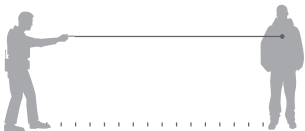

#### 4. AIM AT INTENDED TARGET

Point towards target that is within 15' of your location.

5. FIRE | Press down on orange trigger to fire. Trigger force is 8lbs.

PepperBall® A Division of United Tactical Systems, LLC  
28101 Ballard Drive, Suite F  
Lake Forest, IL 60045  
PepperBall.com | (888) 874-3491