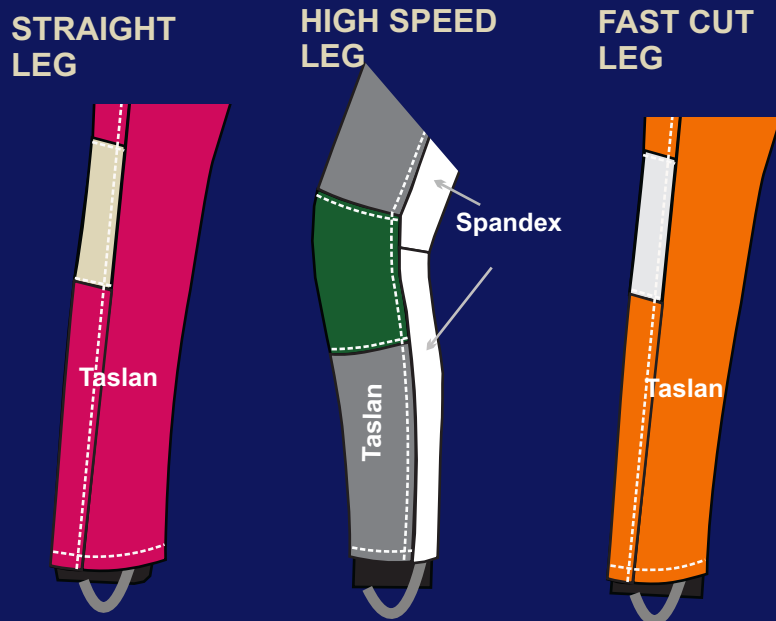

Straight leg Man : arm - 13 / 15.5 in.
leg - 18.5 / 21.5 in.

Woman : arm - 11.5 / 13 in.
leg - 15.5 / 19 in.

Fast cut Man : arm - 10.5 / 12.5 in.
leg - 15.5 / 18 in.

Woman : arm - 9 / 11 in.
leg - 13 / 15 in.

High speed cut Man : arm - 9.5 in, steve cuff
arm - 11 in, ouragan cuff
leg - 12 in, steve cuff
leg - 13 in, ouragan cuff

Woman : arm - 8.5 in, steve cuff
arm - 10 in, ouragan cuff
leg - 10.5 in, steve cuff
leg - 12.5 in, ouragan cuff