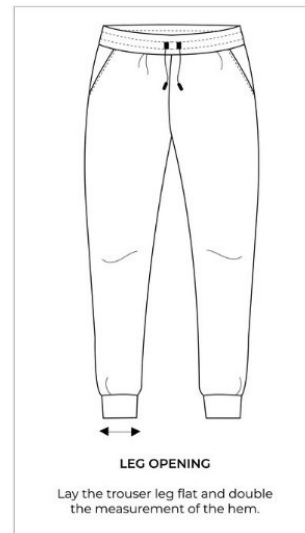

## CLASSIC HOODIE

|        | 1/2 CHEST WIDTH | SLEEVE LENGTH | BODY LENGTH | CHEST  | UK    | EU    | US    |
|--------|-----------------|---------------|-------------|--------|-------|-------|-------|
| XS/S   | 22.2            | 22.6          | 26.1        | 34-36" | 8-10  | 36-38 | 4-6   |
| S/M    | 23.4            | 23            | 26.6        | 36-38" | 10-12 | 38-40 | 6-8   |
| M/L    | 24.6            | 23.4          | 26.9        | 38-40" | 12-14 | 40-42 | 8-10  |
| L/XL   | 25.7            | 23.8          | 27.3        | 40-42" | 14-16 | 42-44 | 10-12 |
| XL/XXL | 26.9            | 24.2          | 27.7        | 42-44" | 16-18 | 44-46 | 12-14 |

## CLASSIC SWEATSHIRT

|        | 1/2 CHEST WIDTH | SLEEVE LENGTH | BODY LENGTH | CHEST  | UK    | EU    | US    |
|--------|-----------------|---------------|-------------|--------|-------|-------|-------|
| XS/S   | 20.8            | 25.1          | 25.9        | 34-36" | 8-10  | 36-38 | 4-6   |
| S/M    | 22              | 25.5          | 26.3        | 36-38" | 10-12 | 38-40 | 6-8   |
| M/L    | 23.2            | 25.9          | 26.7        | 38-40" | 12-14 | 40-42 | 8-10  |
| L/XL   | 24.4            | 26.3          | 27.1        | 40-42" | 14-16 | 42-44 | 10-12 |
| XL/XXL | 25.5            | 26.7          | 27.5        | 42-44" | 16-18 | 44-46 | 12-14 |

## ZIP TRACK PANT

|        | 1/2 WAIST | INSIDE LEG SEAM | LEG OPENING | WAIST  | UK    | EU    | US    |
|--------|-----------|-----------------|-------------|--------|-------|-------|-------|
| XS/S   | 14.1      | 28.7            | 4.5         | 28-30" | 8-10  | 36-38 | 4-6   |
| S/M    | 15.3      | 28.7            | 4.8         | 30-32" | 10-12 | 38-40 | 6-8   |
| M/L    | 16.5      | 28.7            | 5.1         | 32-34" | 12-14 | 40-42 | 8-10  |
| L/XL   | 17.7      | 28.7            | 5.4         | 34-36" | 14-16 | 42-44 | 10-12 |
| XL/XXL | 18.9      | 28.7            | 5.7         | 36-38" | 16-18 | 44-46 | 12-14 |