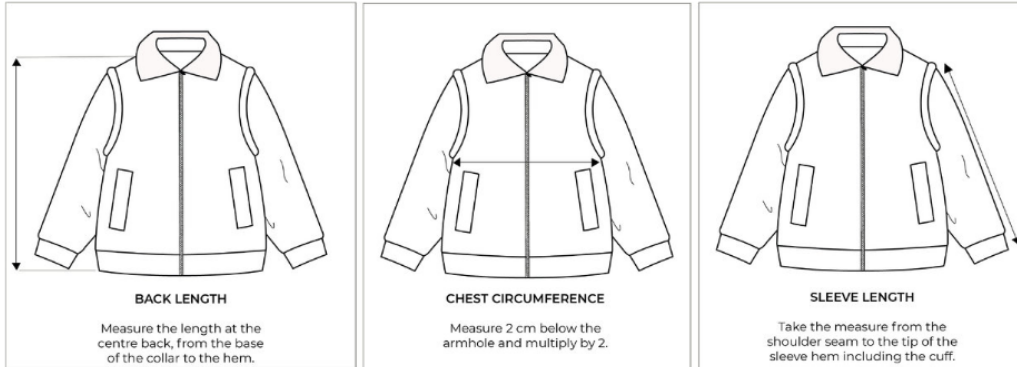

## SIZE GUIDE

IN INCHES

## ZIP TRACK PANT

|        | 1/2 WAIST | INSIDE LEG SEAM | LEG OPENING | WAIST  | UK    | EU    | US    |
|--------|-----------|-----------------|-------------|--------|-------|-------|-------|
| XS/S   | 14.1      | 28.7            | 4.5         | 28-30" | 8-10  | 36-38 | 4-6   |
| S/M    | 15.3      | 28.7            | 4.8         | 30-32" | 10-12 | 38-40 | 6-8   |
| M/L    | 16.5      | 28.7            | 5.1         | 32-34" | 12-14 | 40-42 | 8-10  |
| L/XL   | 17.7      | 28.7            | 5.4         | 34-36" | 14-16 | 42-44 | 10-12 |
| XL/XXL | 18.9      | 28.7            | 5.7         | 36-38" | 16-18 | 44-46 | 12-14 |