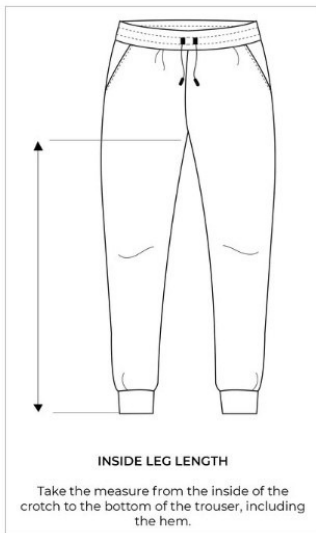

## CLASSIC HOODIE

|        | 1/2 CHEST WIDTH | SLEEVE LENGTH | BODY LENGTH | CHEST  | UK    | EU    | US    |
|--------|-----------------|---------------|-------------|--------|-------|-------|-------|
| XS/S   | 22.2            | 22.6          | 26.1        | 34-36" | 8-10  | 36-38 | 4-6   |
| S/M    | 23.4            | 23            | 26.6        | 36-38" | 10-12 | 38-40 | 6-8   |
| M/L    | 24.6            | 23.4          | 26.9        | 38-40" | 12-14 | 40-42 | 8-10  |
| L/XL   | 25.7            | 23.8          | 27.3        | 40-42" | 14-16 | 42-44 | 10-12 |
| XL/XXL | 26.9            | 24.2          | 27.7        | 42-44" | 16-18 | 44-46 | 12-14 |

## CLASSIC SWEATSHIRT

|        | 1/2 CHEST WIDTH | SLEEVE LENGTH | BODY LENGTH | CHEST  | UK    | EU    | US    |
|--------|-----------------|---------------|-------------|--------|-------|-------|-------|
| XS/S   | 20.8            | 25.1          | 25.9        | 34-36" | 8-10  | 36-38 | 4-6   |
| S/M    | 22              | 25.5          | 26.3        | 36-38" | 10-12 | 38-40 | 6-8   |
| M/L    | 23.2            | 25.9          | 26.7        | 38-40" | 12-14 | 40-42 | 8-10  |
| L/XL   | 24.4            | 26.3          | 27.1        | 40-42" | 14-16 | 42-44 | 10-12 |
| XL/XXL | 25.5            | 26.7          | 27.5        | 42-44" | 16-18 | 44-46 | 12-14 |

## ZIP TRACK PANT

|        | 1/2 WAIST | INSIDE LEG SEAM | LEG OPENING | WAIST  | UK    | EU    | US    |
|--------|-----------|-----------------|-------------|--------|-------|-------|-------|
| XS/S   | 14.1      | 28.7            | 4.5         | 28-30" | 8-10  | 36-38 | 4-6   |
| S/M    | 15.3      | 28.7            | 4.8         | 30-32" | 10-12 | 38-40 | 6-8   |
| M/L    | 16.5      | 28.7            | 5.1         | 32-34" | 12-14 | 40-42 | 8-10  |
| L/XL   | 17.7      | 28.7            | 5.4         | 34-36" | 14-16 | 42-44 | 10-12 |
| XL/XXL | 18.9      | 28.7            | 5.7         | 36-38" | 16-18 | 44-46 | 12-14 |