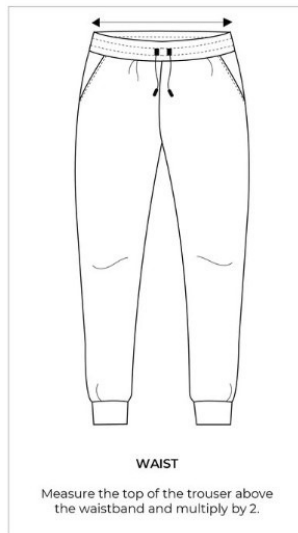

## CLASSIC HOODIE

|        | 1/2 CHEST WIDTH | SLEEVE LENGTH | BODY LENGTH | CHEST  | UK    | EU    | US    |
|--------|-----------------|---------------|-------------|--------|-------|-------|-------|
| XS/S   | 22.2            | 22.6          | 26.1        | 34-36" | 8-10  | 36-38 | 4-6   |
| S/M    | 23.4            | 23            | 26.6        | 36-38" | 10-12 | 38-40 | 6-8   |
| M/L    | 24.6            | 23.4          | 26.9        | 38-40" | 12-14 | 40-42 | 8-10  |
| L/XL   | 25.7            | 23.8          | 27.3        | 40-42" | 14-16 | 42-44 | 10-12 |
| XL/XXL | 26.9            | 24.2          | 27.7        | 42-44" | 16-18 | 44-46 | 12-14 |

## CLASSIC SWEATSHIRT

|        | 1/2 CHEST WIDTH | SLEEVE LENGTH | BODY LENGTH | CHEST  | UK    | EU    | US    |
|--------|-----------------|---------------|-------------|--------|-------|-------|-------|
| XS/S   | 20.8            | 25.1          | 25.9        | 34-36" | 8-10  | 36-38 | 4-6   |
| S/M    | 22              | 25.5          | 26.3        | 36-38" | 10-12 | 38-40 | 6-8   |
| M/L    | 23.2            | 25.9          | 26.7        | 38-40" | 12-14 | 40-42 | 8-10  |
| L/XL   | 24.4            | 26.3          | 27.1        | 40-42" | 14-16 | 42-44 | 10-12 |
| XL/XXL | 25.5            | 26.7          | 27.5        | 42-44" | 16-18 | 44-46 | 12-14 |

## ZIP TRACK PANT

|        | 1/2 WAIST | INSIDE LEG SEAM | LEG OPENING | WAIST  | UK    | EU    | US    |
|--------|-----------|-----------------|-------------|--------|-------|-------|-------|
| XS/S   | 14.1      | 28.7            | 4.5         | 28-30" | 8-10  | 36-38 | 4-6   |
| S/M    | 15.3      | 28.7            | 4.8         | 30-32" | 10-12 | 38-40 | 6-8   |
| M/L    | 16.5      | 28.7            | 5.1         | 32-34" | 12-14 | 40-42 | 8-10  |
| L/XL   | 17.7      | 28.7            | 5.4         | 34-36" | 14-16 | 42-44 | 10-12 |
| XL/XXL | 18.9      | 28.7            | 5.7         | 36-38" | 16-18 | 44-46 | 12-14 |