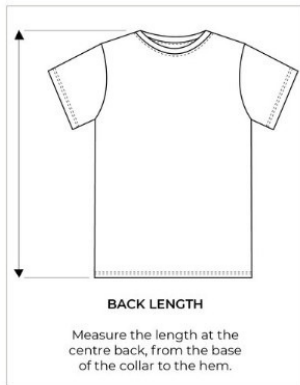

RILEY STUDIO