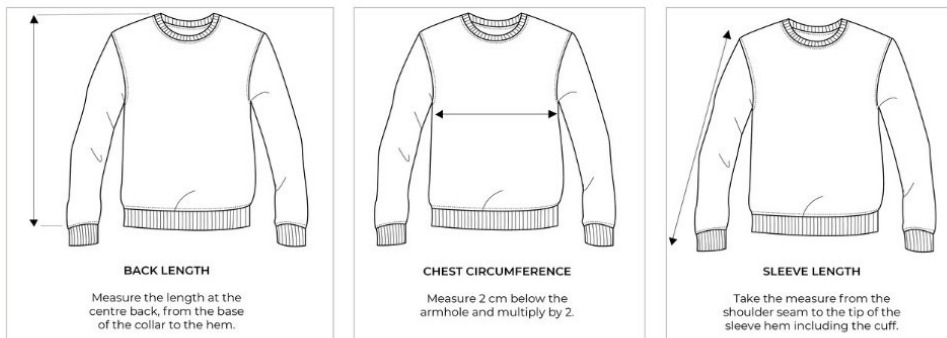

CLASSIC SWEATSHIRT

	1/2 CHEST WIDTH	SLEEVE LENGTH	BODY LENGTH	CHEST	UK	EU	US
XS/S	20.8	25.1	25.9	34-36"	8-10	36-38	4-6
S/M	22	25.5	26.3	36-38"	10-12	38-40	6-8
M/L	23.2	25.9	26.7	38-40"	12-14	40-42	8-10
L/XL	24.4	26.3	27.1	40-42"	14-16	42-44	10-12
XL/XXL	25.5	26.7	27.5	42-44"	16-18	44-46	12-14