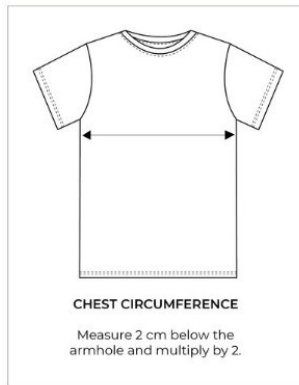

RILEY STUDIO