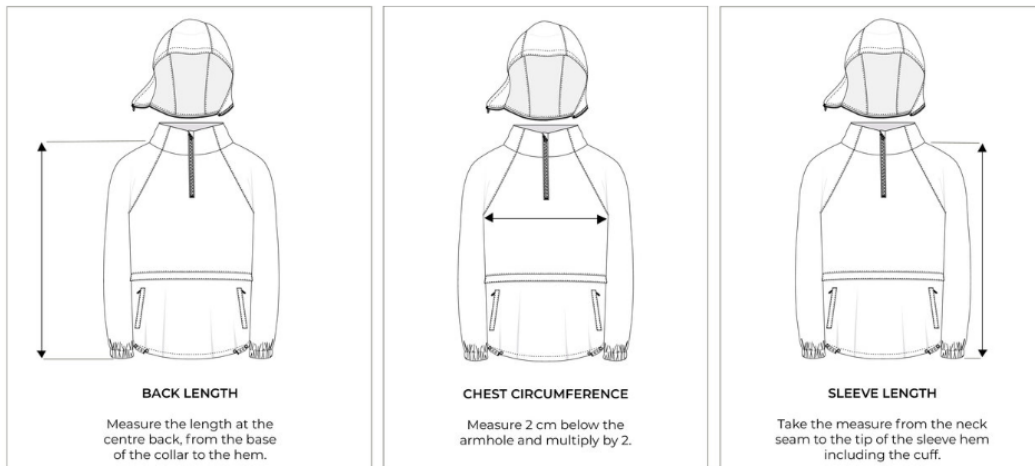

MODULAR ANORAK

	1/2 CHEST WIDTH	SLEEVE LENGTH	BODY LENGTH	CHEST	UK	EU	US
XS/S	20.47	29.52	28.34	34-36	8-10	36-38	4-6
S/M	21.65	29.92	28.74	36-38	10-12	38-40	6-8
M/L	22.83	30.31	29.13	38-40	12-14	40-42	8-10
L/XL	24.01	30.7	29.52	40-42	14-16	42-44	10-12
XL/XXL	24.8	31.1	29.92	42-44	16-18	44-46	12-14