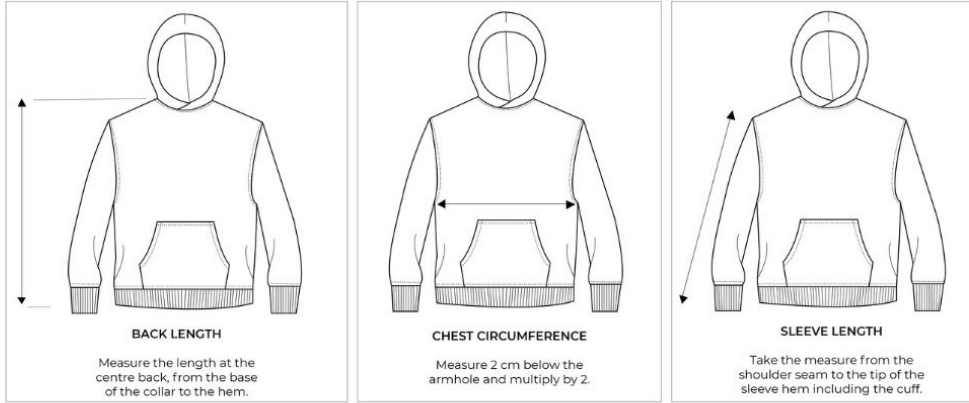

RILEY STUDIO

CLASSIC HOODIE

	1/2 CHEST WIDTH	SLEEVE LENGTH	BODY LENGTH	CHEST	UK	EU	US
XS/S	22.2	22.6	26.1	34-36"	8-10	36-38	4-6
S/M	23.4	23	26.6	36-38"	10-12	38-40	6-8
M/L	24.6	23.4	26.9	38-40"	12-14	40-42	8-10
L/XL	25.7	23.8	27.3	40-42"	14-16	42-44	10-12
XL/XXL	26.9	24.2	27.7	42-44"	16-18	44-46	12-14