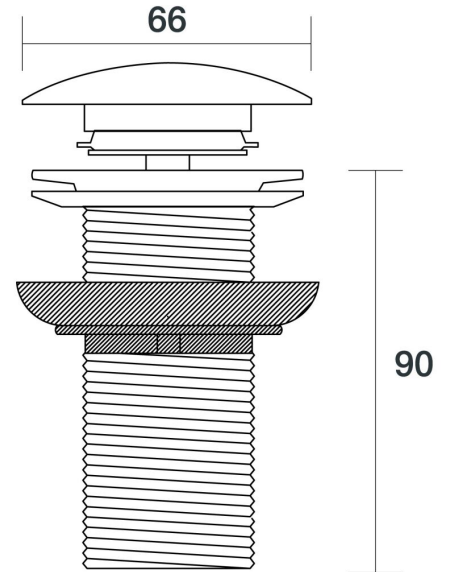

Universal Waste 32mm Mushroom Overflow

F11.012.2.01 - Chrome

• 32mm diameter

Finish Option 1

	Brushed Chrome	.02
	Brushed Nickel	.25
	Matt Black	.34

Finish Option 2

	Gold	.11
	Brushed Gold	.12
	Rose Gold	.20
	Brushed Rose Gold	.21
	Gunmetal	.23
	Brushed Gunmetal	.24
	White	.28