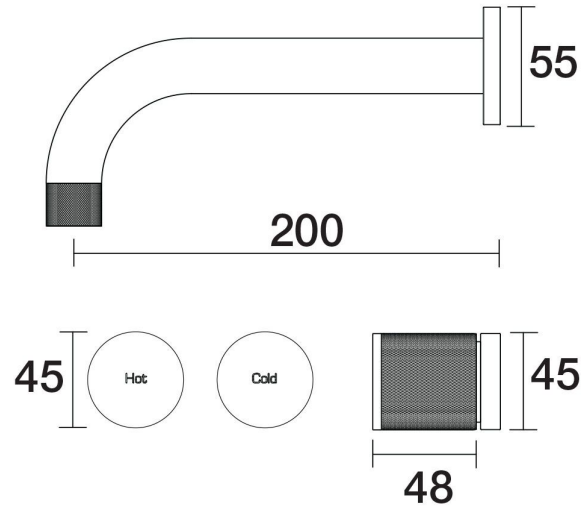

IDK Wall Basin Set - 200mm

B38.152.2.01 - Chrome

- 4 Stars 7.5LPM
- 1/2 Turn Ceramic Disc • Fixed 90 Degree Outlet

Finish Option 1

	Gunmetal	.23
	Matt Black	.34
	Rumbled Brass	.40
	Brushed Brass	.41
	Raw Brass	.43
	Native Brass	.45
	Burnished	.52