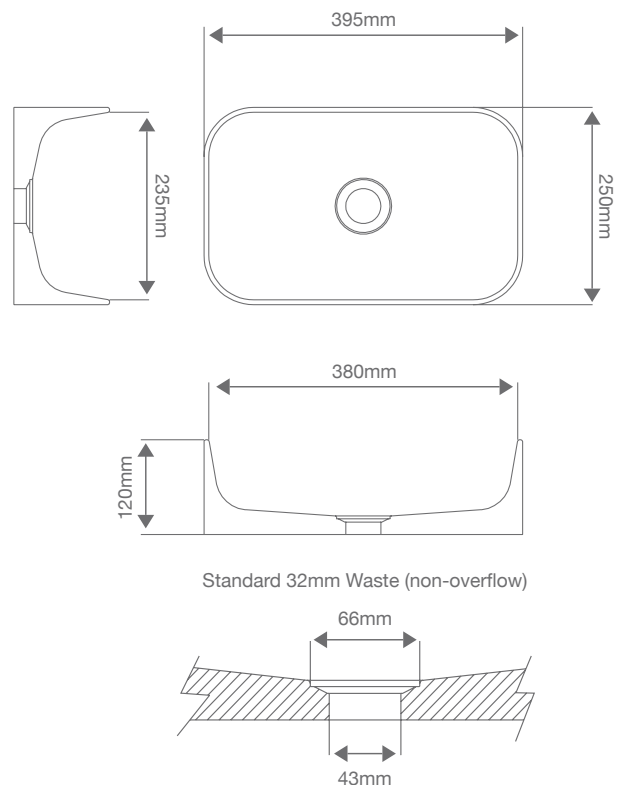

Illy Vessel Basin - POWDER

Make a statement in your bathroom with the Illy powder basin. Featuring stunning detailing on the outer edge, a delicate profile and a gently curved interior, all in a compact size designed specifically for for those smaller spaces.

Size: L395mm x W250mm x H120mm | Weight: Approx. 10kg | Standard 32mm Waste (non-overflow)