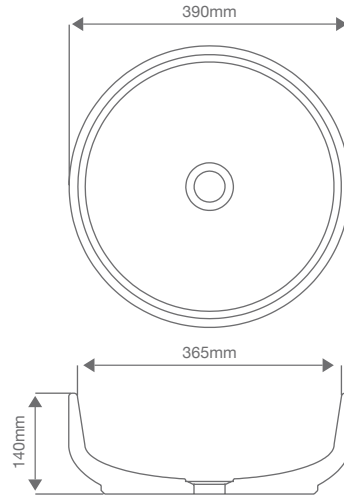

Lauren Vessel Basin - ROUND

The Lauren vessel basin is beautiful in its simplicity and would make a stunning addition to any bathroom or powder room. The gently curved outer edge showcases the concrete's individual character.

Size: 390mm Diameter x H140mm | Weight: Approx. 12kg | Standard 32mm Waste (non-overflow)