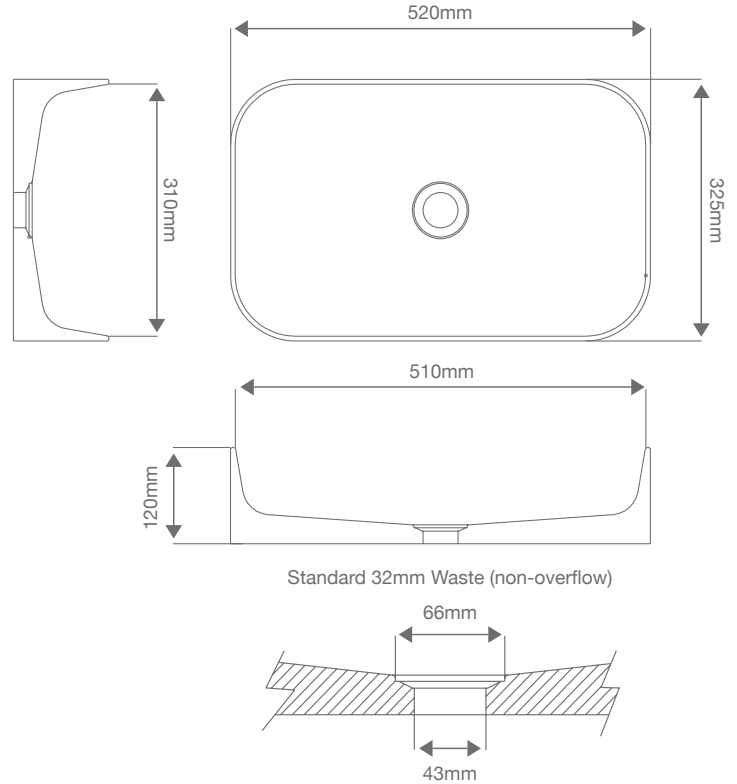

Size: 310mm Diameter x H140mm | Weight: Approx. 6kg | Standard 32mm Waste (non-overflow)

Standard 32mm Waste (non-overflow)

Illy Vessel Basin - MAIN

Make a statement in your bathroom with the Illy Main basin. Featuring stunning detailing on the outer edge, a delicate profile and a gently curved interior, all in a luxurious size designed specifically for generous spaces.

Size: L520mm x W325mm x H120mm | Weight: Approx. 14kg | Standard 32mm Waste (non-overflow)

Illy Vessel Basin - POWDER

Make a statement in your bathroom with the Illy powder basin. Featuring stunning detailing on the outer edge, a delicate profile and a gently curved interior, all in a compact size designed specifically for for those smaller spaces.

Size: L395mm x W250mm x H120mm | Weight: Approx. 10kg | Standard 32mm Waste (non-overflow)

Lucca Vessel Basin

The Lucca vessel basin is perfect for those wanting a minimalistic, sleek basin. Featuring a modern, satin finish and generous sizing, the Lucca works extremely well in both home and commercial settings.

Size: L560mm x W450mm x H250mm | Weight: Approx. 36kg | Basket Waste; Butler's type (long thread)