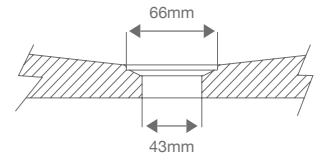

Standard 32mm Waste (non-overflow)