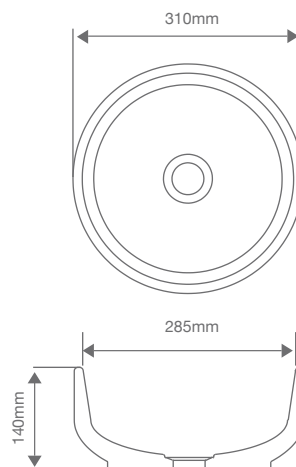

Size: L525mm x W325mm x H140mm | Weight: Approx. 14kg | Standard 32mm Waste (non-overflow)

Standard 32mm Waste (non-overflow)

Lauren Vessel Basin - MINI

The Lauren Mini basin has all the gorgeous concrete detailing of the original Lauren Round Basin but in a smaller size, perfect for smaller spaces and powder rooms.

Size: 310mm Diameter x H140mm | Weight: Approx. 6kg | Standard 32mm Waste (non-overflow)

Standard 32mm Waste (non-overflow)

Illy Vessel Basin - MAIN

Make a statement in your bathroom with the Illy Main basin. Featuring stunning detailing on the outer edge, a delicate profile and a gently curved interior, all in a luxurious size designed specifically for generous spaces.

Size: L520mm x W325mm x H120mm | Weight: Approx. 14kg | Standard 32mm Waste (non-overflow)

Illy Vessel Basin - POWDER

Make a statement in your bathroom with the Illy powder basin. Featuring stunning detailing on the outer edge, a delicate profile and a gently curved interior, all in a compact size designed specifically for for those smaller spaces.

Size: L560mm x W450mm x H250mm | Weight: Approx. 36kg | Basket Waste; Butler's type (long thread)