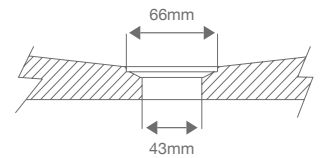

Size: 390mm Diameter x H140mm | Weight: Approx. 12kg | Standard 32mm Waste (non-overflow)

Standard 32mm Waste (non-overflow)

Lauren Vessel Basin - PILL

Make a statement in your bathroom with DLH Designs' unique, handcrafted concrete basins. Available in 17 eye-catching shades, each basin features stunning, textural concrete detailing on the exterior while having a smooth, well-draining, easy to clean interior surface.

Size: L525mm x W325mm x H140mm | Weight: Approx. 14kg | Standard 32mm Waste (non-overflow)

Standard 32mm Waste (non-overflow)

Lauren Vessel Basin - MINI

The Lauren Mini basin has all the gorgeous concrete detailing of the original Lauren Round Basin but in a smaller size, perfect for smaller spaces and powder rooms.

Size: 310mm Diameter x H140mm | Weight: Approx. 6kg | Standard 32mm Waste (non-overflow)

Standard 32mm Waste (non-overflow)

Illy Vessel Basin - MAIN

Make a statement in your bathroom with the Illy Main basin. Featuring stunning detailing on the outer edge, a delicate profile and a gently curved interior, all in a luxurious size designed specifically for generous spaces.

Size: L560mm x W450mm x H250mm | Weight: Approx. 36kg | Basket Waste; Butler's type (long thread)