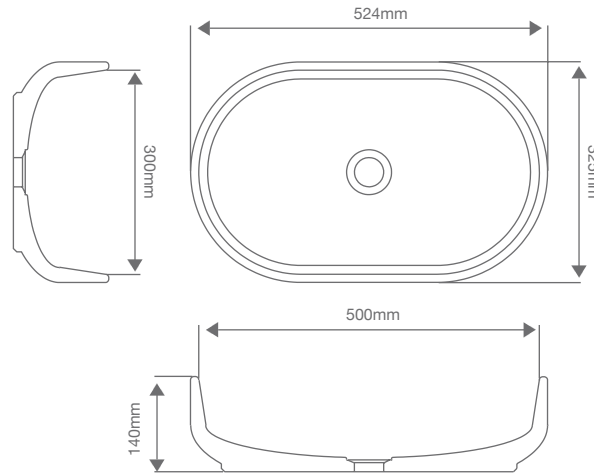

Size: L525mm x W325mm x H140mm | Weight: Approx. 14kg | Standard 32mm Waste (non-overflow)

Standard 32mm Waste (non-overflow)

Lauren Vessel Basin - MINI

The Lauren Mini basin has all the gorgeous concrete detailing of the original Lauren Round Basin but in a smaller size, perfect for smaller spaces and powder rooms.

Size: 310mm Diameter x H140mm | Weight: Approx. 6kg | Standard 32mm Waste (non-overflow)

Standard 32mm Waste (non-overflow)

Illy Vessel Basin - MAIN

Make a statement in your bathroom with the Illy Main basin. Featuring stunning detailing on the outer edge, a delicate profile and a gently curved interior, all in a luxurious size designed specifically for generous spaces.

Size: L520mm x W325mm x H120mm | Weight: Approx. 14kg | Standard 32mm Waste (non-overflow)

Illy Vessel Basin - POWDER

Make a statement in your bathroom with the Illy powder basin. Featuring stunning detailing on the outer edge, a delicate profile and a gently curved interior, all in a compact size designed specifically for for those smaller spaces.

Size: L560mm x W450mm x H250mm | Weight: Approx. 36kg | Basket Waste; Butler's type (long thread)