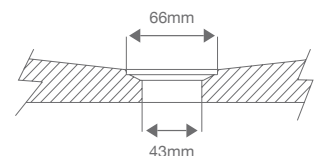

Size: L525mm x W325mm x H140mm | Weight: Approx. 14kg | Standard 32mm Waste (non-overflow)

Standard 32mm Waste (non-overflow)

Lauren Vessel Basin - MINI

The Lauren Mini basin has all the gorgeous concrete detailing of the original Lauren Round Basin but in a smaller size, perfect for smaller spaces and powder rooms.

Size: 310mm Diameter x H140mm | Weight: Approx. 6kg | Standard 32mm Waste (non-overflow)

Standard 32mm Waste (non-overflow)

Illy Vessel Basin - MAIN

Make a statement in your bathroom with the Illy Main basin. Featuring stunning detailing on the outer edge, a delicate profile and a gently curved interior, all in a luxurious size designed specifically for generous spaces.

Size: L520mm x W325mm x H120mm | Weight: Approx. 14kg | Standard 32mm Waste (non-overflow)

Illy Vessel Basin - POWDER

Make a statement in your bathroom with the Illy powder basin. Featuring stunning detailing on the outer edge, a delicate profile and a gently curved interior, all in a compact size designed specifically for for those smaller spaces.

Size: L595mm x W395mm x H120mm | Weight: Approx. 26kg | Standard 32mm Waste (non-overflow)

BROOKLYN LAUNDRY TROUGH

A sleek, timeless design and generous size makes the Brooklyn a perfect addition to your laundry. The straight no-fuss sides highlight the concrete's features and the carefully designed, gently sloped base ensures the sink drains efficiently and completely.