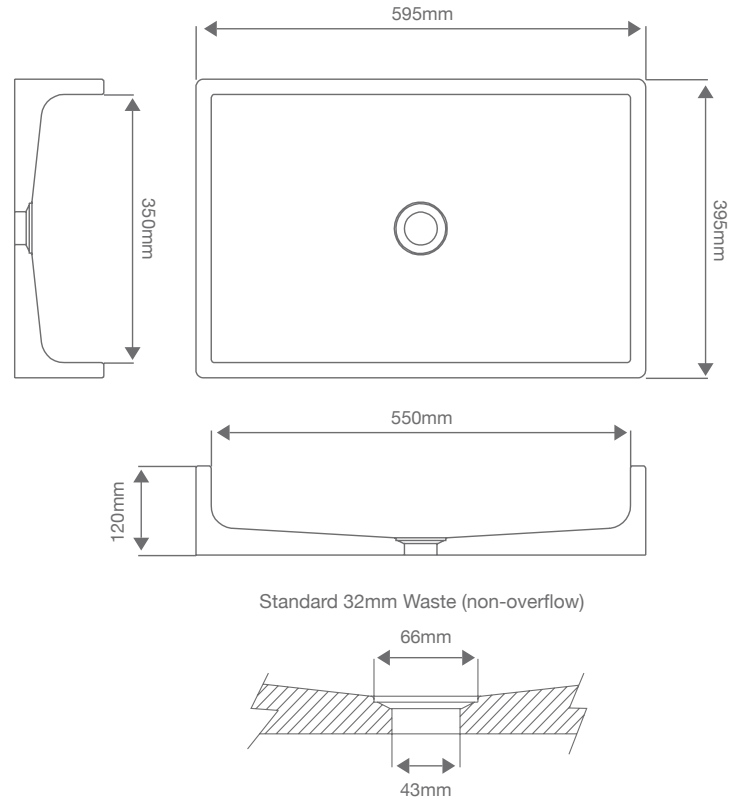

Size: 310mm Diameter x H140mm | Weight: Approx. 6kg | Standard 32mm Waste (non-overflow)

Standard 32mm Waste (non-overflow)

Illy Vessel Basin - MAIN

Make a statement in your bathroom with the Illy Main basin. Featuring stunning detailing on the outer edge, a delicate profile and a gently curved interior, all in a luxurious size designed specifically for generous spaces.

Size: L520mm x W325mm x H120mm | Weight: Approx. 14kg | Standard 32mm Waste (non-overflow)

Illy Vessel Basin - POWDER

Make a statement in your bathroom with the Illy powder basin. Featuring stunning detailing on the outer edge, a delicate profile and a gently curved interior, all in a compact size designed specifically for for those smaller spaces.

Size: L395mm x W250mm x H120mm | Weight: Approx. 10kg | Standard 32mm Waste (non-overflow)

Lucca Vessel Basin

The Lucca vessel basin is perfect for those wanting a minimalistic, sleek basin. Featuring a modern, satin finish and generous sizing, the Lucca works extremely well in both home and commercial settings.

Size: L595mm x W395mm x H120mm | Weight: Approx. 26kg | Standard 32mm Waste (non-overflow)

BROOKLYN LAUNDRY TROUGH

A sleek, timeless design and generous size makes the Brooklyn a perfect addition to your laundry. The straight no-fuss sides highlight the concrete's features and the carefully designed, gently sloped base ensures the sink drains efficiently and completely.