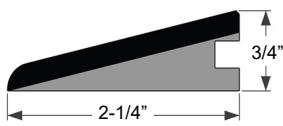

84" Qtr. Round

90" Round Stairnose

90" Square Stairnose

84" Square Stairnose

48" or 86" Square Stair Tread

PREMIO

86" Reducer

86" T-Mold

86" Angled Base

86" End Cap

86" Square Stairnose
**Made from prefinished flooring.*

86" Square Stair Tread

FORTE

VERANO

WINDSOR

LAGO