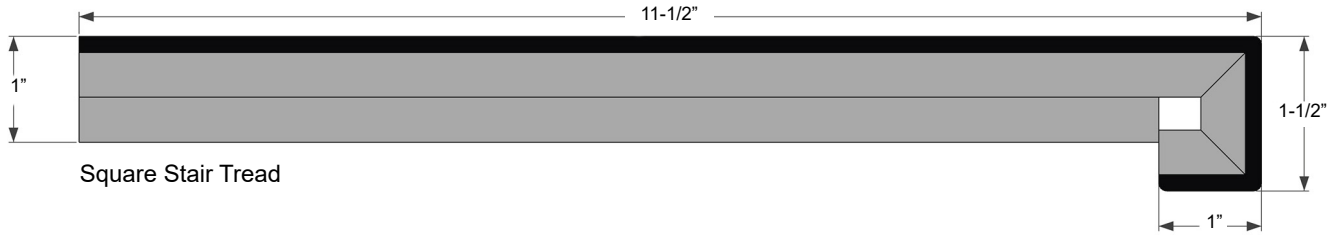

Reducer

T-Mold

Angled Base

End Cap

Square Stair Tread

VINLAND

78" Reducer

78" T-Mold

84" Qtr. Round

90" Round Stairnose

90" Square Stairnose

84" Square Stairnose

48" or 86" Square Stair Tread

PREMIO

86" Reducer

86" T-Mold