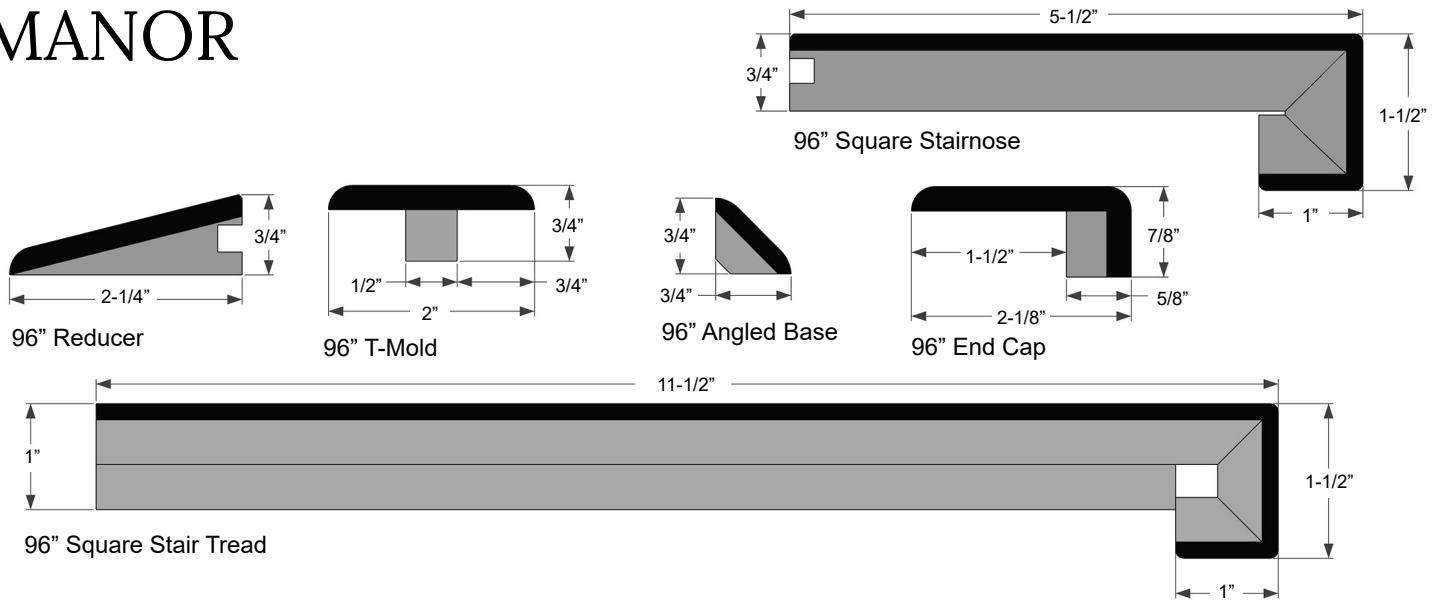

LA GRANDE

DOVER

DOMAINE II

MANOR

TABLEAU

REGENT

TRUE TEAK

Rustic: 82" lengths, Prime: 71" lengths
* Stairnose and Stair Tread also available in 47" lengths

Reducer

T-Mold

Angled Base

End Cap

Square Stair Tread

VINLAND

78" Reducer

78" T-Mold

84" Qtr. Round

90" Round Stairnose

90" Square Stairnose

84" Square Stairnose

48" or 86" Square Stair Tread

PREMIO

86" Reducer

86" T-Mold

86" Angled Base

86" End Cap

86" Square Stairnose
**Made from prefinished flooring.*

86" Square Stair Tread

FORTE

VERANO

WINDSOR

LAGO