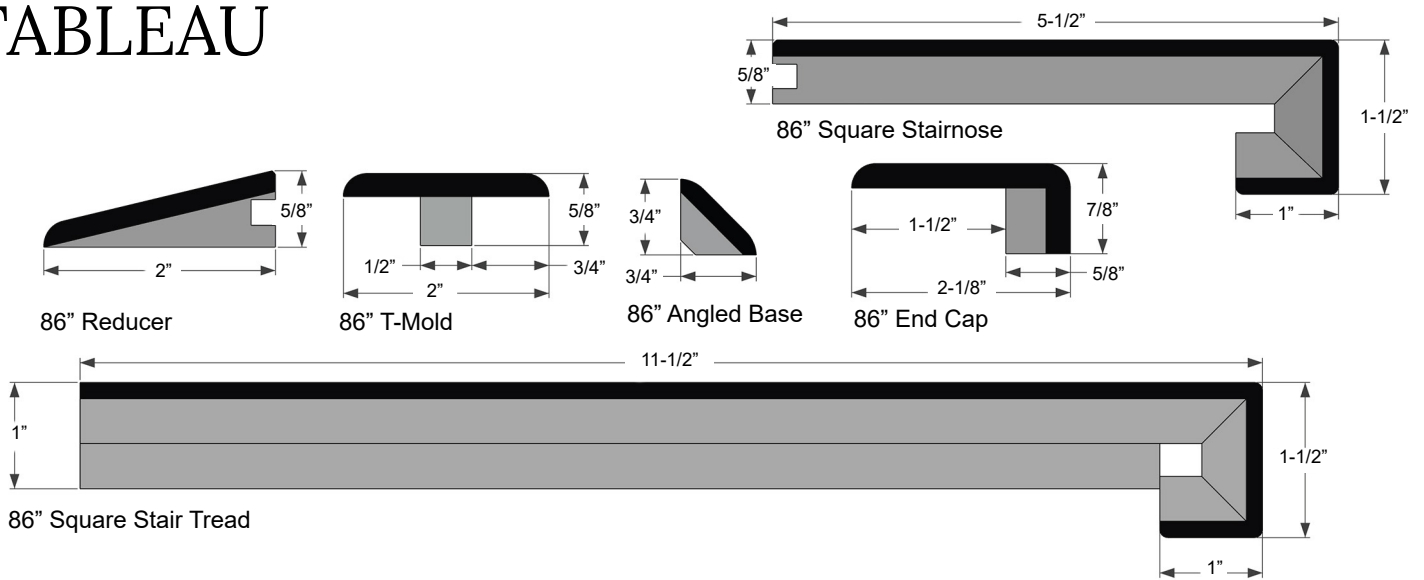

LA GRANDE

DOVER

DOMAINE II

MANOR

TABLEAU

REGENT

TRUE TEAK

Rustic: 82" lengths, Prime: 71" lengths
* Stairnose and Stair Tread also available in 47" lengths

Reducer

T-Mold

Angled Base

End Cap

Square Stair Tread

VINLAND

78" Reducer

78" T-Mold

84" Qtr. Round

90" Round Stairnose

90" Square Stairnose

84" Square Stairnose

48" or 86" Square Stair Tread

PREMIO

86" Reducer

86" T-Mold

86" Angled Base

86" End Cap

86" Square Stairnose
**Made from prefinished flooring.*

86" Square Stair Tread

FORTE

VERANO

WINDSOR

LAGO