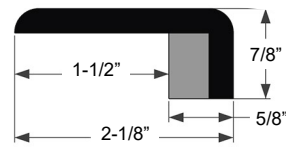

86" Square Stairnose
*Made from prefinished flooring.

86" End Cap