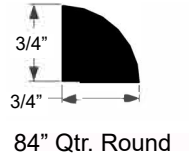

86" Angled Base

86" End Cap

86" Square Stairnose
**Made from prefinished flooring.*

86" Square Stair Tread

FORTE

VERANO

WINDSOR

LAGO