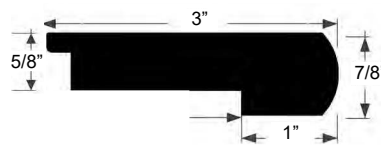

Reducer

T-Mold

Angled Base

End Cap

Square Stair Tread

VINLAND

78" Reducer

78" T-Mold

84" Qtr. Round

90" Round Stairnose

90" Square Stairnose

84" Square Stairnose

48" or 86" Square Stair Tread

PREMIO

86" Reducer

86" T-Mold