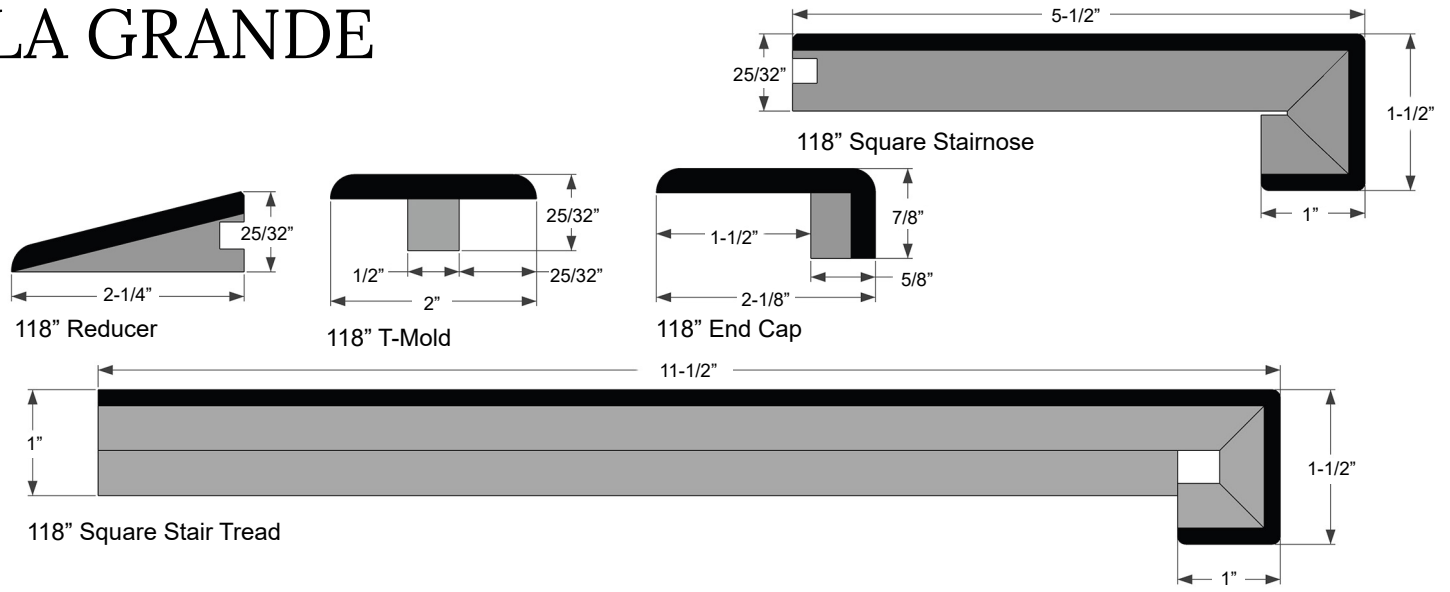

LA GRANDE

DOVER

DOMAINE II

MANOR

TABLEAU

REGENT

TRUE TEAK

Rustic: 82" lengths, Prime: 71" lengths
* Stairnose and Stair Tread also available in 47" lengths

Reducer

T-Mold

Angled Base

End Cap

Square Stair Tread

VINLAND

78" Reducer

78" T-Mold

84" Qtr. Round

90" Round Stairnose

90" Square Stairnose

84" Square Stairnose

48" or 86" Square Stair Tread

PREMIO

86" Reducer

86" T-Mold

86" Angled Base

86" End Cap

86" Square Stairnose
**Made from prefinished flooring.*

86" Square Stair Tread

FORTE

VERANO

WINDSOR

LAGO