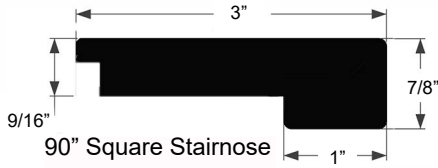

86" Angled Base

86" End Cap

86" Square Stairnose
**Made from prefinished flooring.*

86" Square Stair Tread

FORTE

VERANO

WINDSOR

LAGO