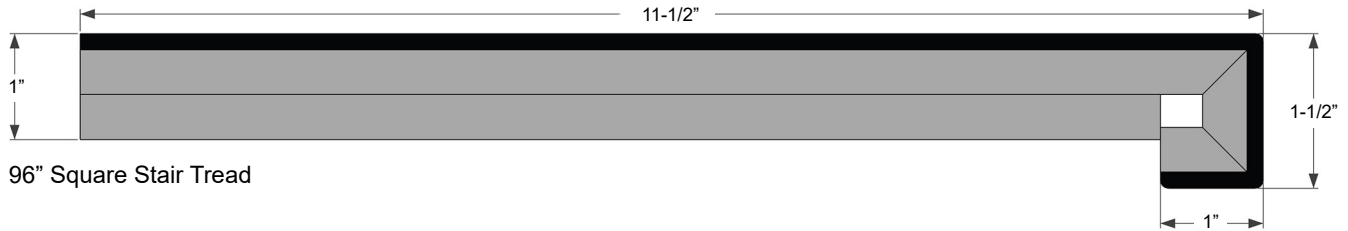

86" Angled Base

86" End Cap

86" Square Stairnose
**Made from prefinished flooring.*

86" Square Stair Tread

FORTE

VERANO

WINDSOR

LAGO