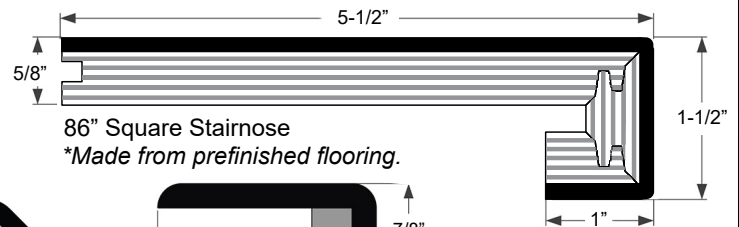

TRUE TEAK

Rustic: 82" lengths, Prime: 71" lengths
* Stairnose and Stair Tread also available in 47" lengths

VINLAND

PREMIO