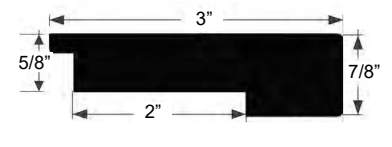

90" Square Stairnose