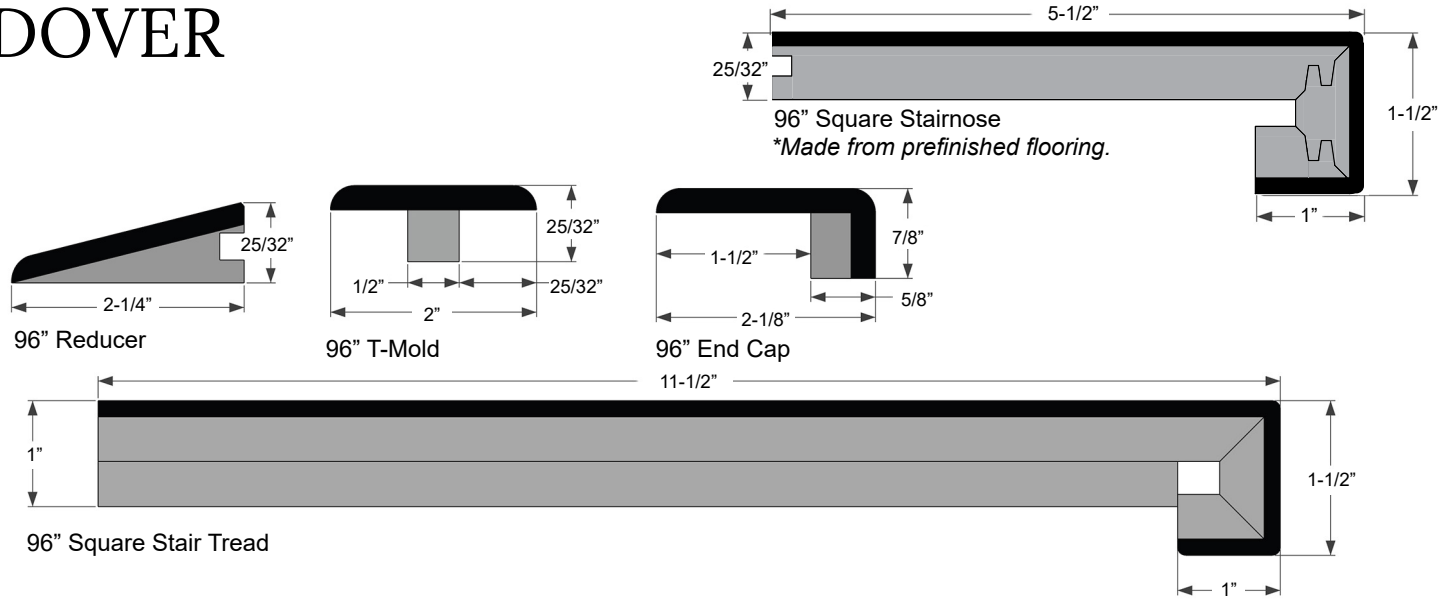

LA GRANDE

DOVER

DOMAINE II

MANOR

TABLEAU

REGENT

TRUE TEAK

Rustic: 82" lengths, Prime: 71" lengths
* Stairnose and Stair Tread also available in 47" lengths

Reducer

T-Mold

Angled Base

End Cap

Square Stair Tread

VINLAND

78" Reducer

78" T-Mold

84" Qtr. Round

90" Round Stairnose

90" Square Stairnose

84" Square Stairnose

48" or 86" Square Stair Tread

PREMIO

86" Reducer

86" T-Mold

86" Angled Base

86" End Cap

86" Square Stairnose
**Made from prefinished flooring.*

86" Square Stair Tread

FORTE

VERANO

WINDSOR

LAGO