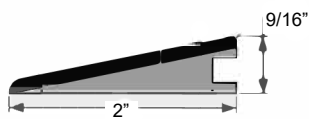

84" Qtr. Round

90" Round Stairnose

90" Square Stairnose

84" Square Stairnose

48" or 86" Square Stair Tread

PREMIO

86" Reducer

86" T-Mold

86" Angled Base

86" End Cap

86" Square Stairnose
**Made from prefinished flooring.*

86" Square Stair Tread

FORTE

VERANO

WINDSOR

LAGO