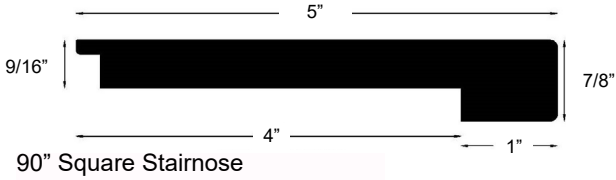

86" Angled Base

86" End Cap

86" Square Stairnose
**Made from prefinished flooring.*

86" Square Stair Tread

FORTE

VERANO

WINDSOR

LAGO