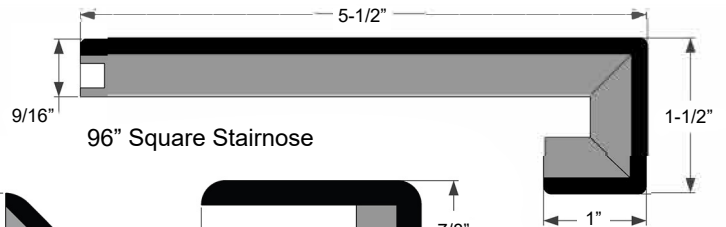

86" Angled Base

86" End Cap

86" Square Stairnose
**Made from prefinished flooring.*

86" Square Stair Tread

FORTE

VERANO

WINDSOR

LAGO