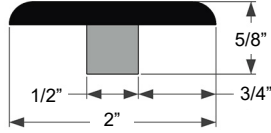

TRUE TEAK

Rustic: 82" lengths, Prime: 71" lengths
* Stairnose and Stair Tread also available in 47" lengths

T-Mold

VINLAND

PREMIO