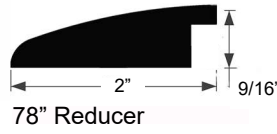

86" Angled Base

86" End Cap

86" Square Stairnose
**Made from prefinished flooring.*

86" Square Stair Tread

FORTE

VERANO

WINDSOR

LAGO