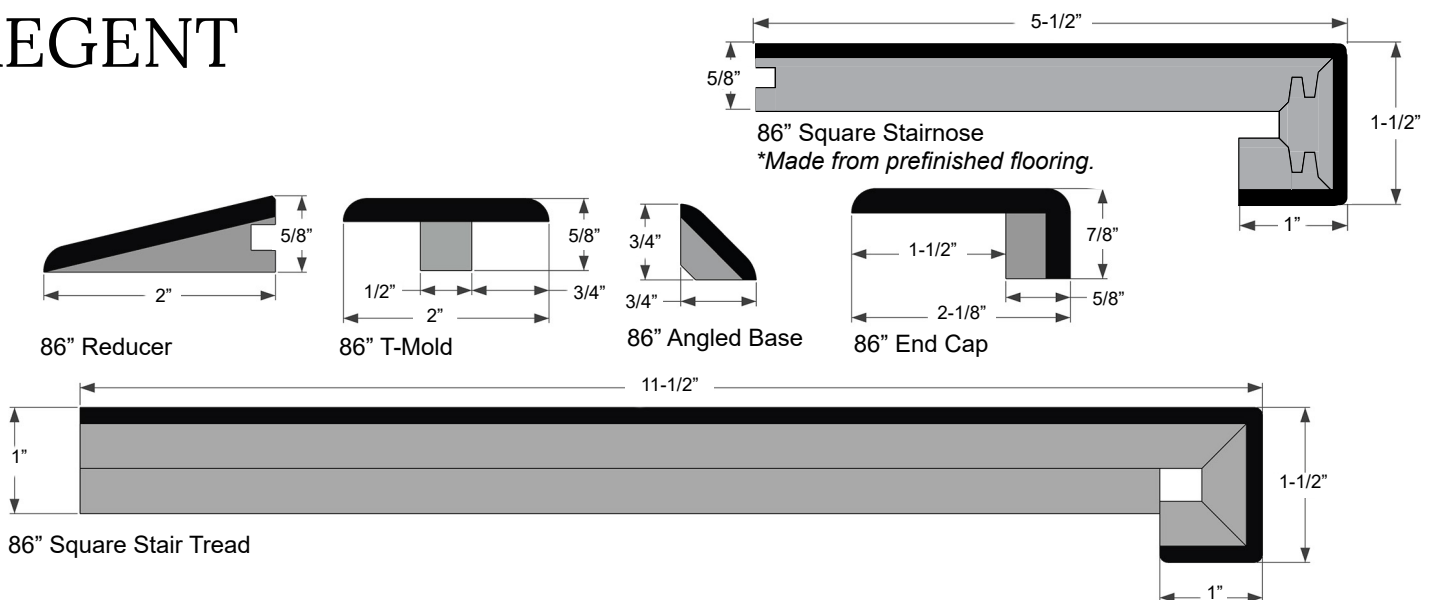

LA GRANDE

DOVER

DOMAINE II

MANOR

TABLEAU

REGENT

TRUE TEAK

Rustic: 82" lengths, Prime: 71" lengths
* Stairnose and Stair Tread also available in 47" lengths

Reducer

T-Mold

Angled Base

End Cap

Square Stair Tread

VINLAND

78" Reducer

78" T-Mold

84" Qtr. Round

90" Round Stairnose

90" Square Stairnose

84" Square Stairnose

48" or 86" Square Stair Tread

PREMIO

86" Reducer

86" T-Mold

86" Angled Base

86" End Cap

86" Square Stairnose
**Made from prefinished flooring.*

86" Square Stair Tread

FORTE

VERANO

WINDSOR

LAGO