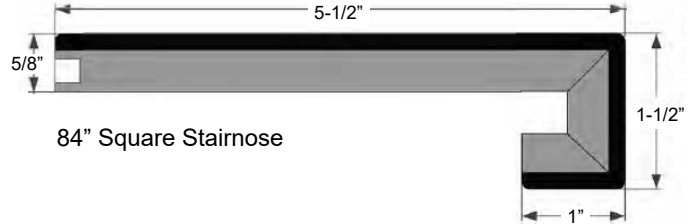

Reducer

T-Mold

Angled Base

End Cap

Square Stair Tread

VINLAND

78" Reducer

78" T-Mold

84" Qtr. Round

90" Round Stairnose

90" Square Stairnose

84" Square Stairnose

48" or 86" Square Stair Tread

PREMIO

86" Reducer

86" T-Mold