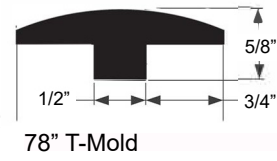

84" Qtr. Round

90" Round Stairnose

90" Square Stairnose

84" Square Stairnose

48" or 86" Square Stair Tread

PREMIO

86" Reducer

86" T-Mold

86" Angled Base

86" End Cap

86" Square Stairnose
**Made from prefinished flooring.*

86" Square Stair Tread

FORTE

VERANO

WINDSOR

LAGO