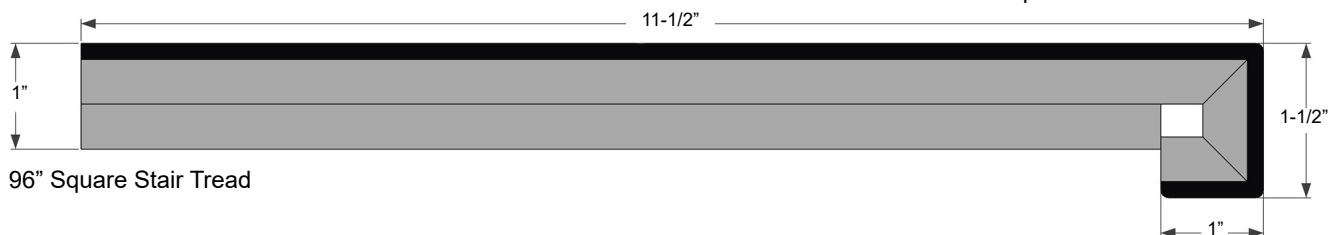

84" Qtr. Round

90" Round Stairnose

90" Square Stairnose

84" Square Stairnose

48" or 86" Square Stair Tread

PREMIO

86" Reducer

86" T-Mold

86" Angled Base

86" End Cap

86" Square Stairnose
**Made from prefinished flooring.*

86" Square Stair Tread

FORTE

VERANO

WINDSOR

LAGO