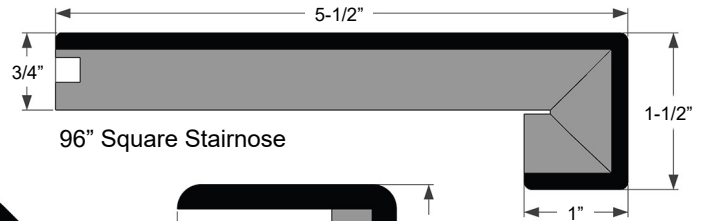

84" Qtr. Round

90" Round Stairnose

90" Square Stairnose

84" Square Stairnose

48" or 86" Square Stair Tread

PREMIO

86" Reducer

86" T-Mold

86" Angled Base

86" End Cap

86" Square Stairnose
**Made from prefinished flooring.*

86" Square Stair Tread

FORTE

VERANO

WINDSOR

LAGO