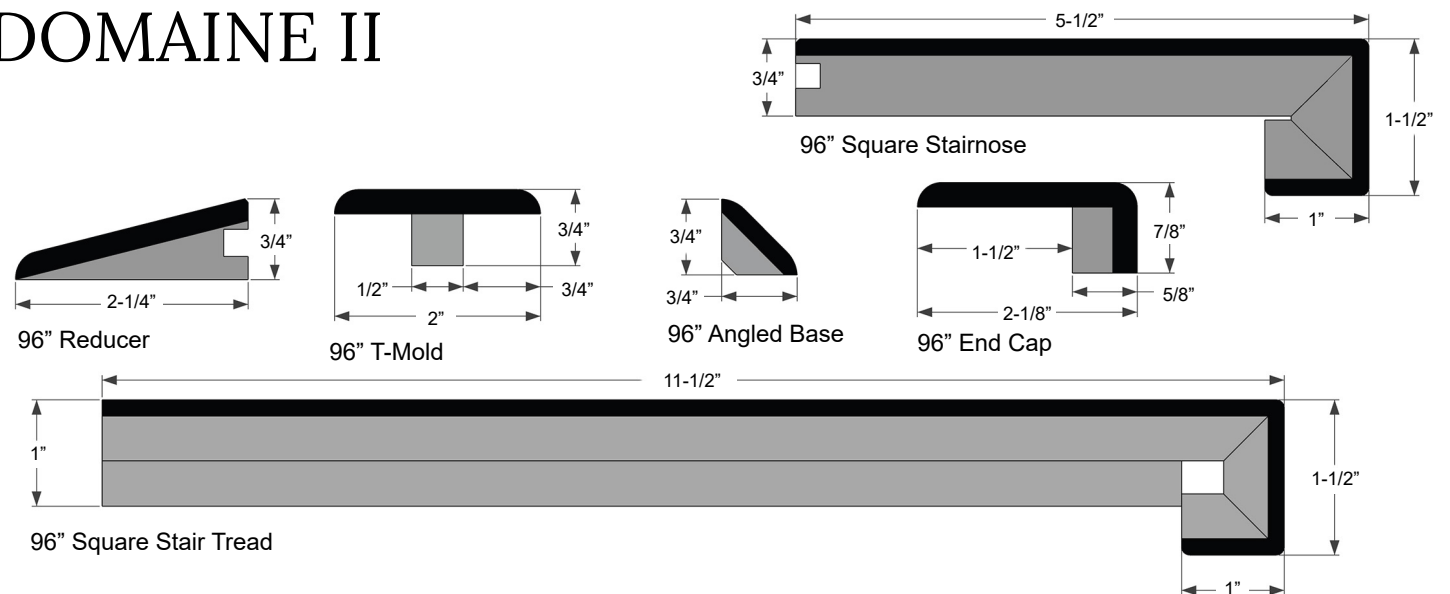

LA GRANDE

DOVER

DOMAINE II

MANOR

TABLEAU

REGENT

TRUE TEAK

Rustic: 82" lengths, Prime: 71" lengths
* Stairnose and Stair Tread also available in 47" lengths

Reducer

T-Mold

Angled Base

End Cap

Square Stair Tread

VINLAND

78" Reducer

78" T-Mold

84" Qtr. Round

90" Round Stairnose

90" Square Stairnose

84" Square Stairnose

48" or 86" Square Stair Tread

PREMIO

86" Reducer

86" T-Mold

86" Angled Base

86" End Cap

86" Square Stairnose
**Made from prefinished flooring.*

86" Square Stair Tread

FORTE

VERANO

WINDSOR

LAGO