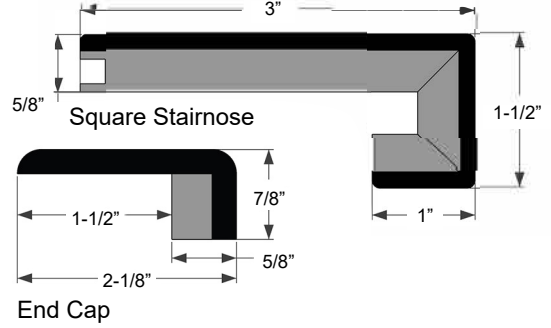

LA GRANDE

DOVER

DOMAINE II

MANOR

TABLEAU

REGENT

TRUE TEAK

Rustic: 82" lengths, Prime: 71" lengths
* Stairnose and Stair Tread also available in 47" lengths

Reducer

T-Mold

Angled Base

End Cap

Square Stair Tread

VINLAND

78" Reducer

78" T-Mold

84" Qtr. Round

90" Round Stairnose

90" Square Stairnose

84" Square Stairnose

48" or 86" Square Stair Tread

PREMIO

86" Reducer

86" T-Mold