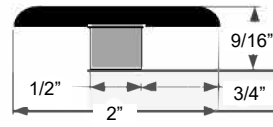

84" Qtr. Round

90" Round Stairnose

90" Square Stairnose

84" Square Stairnose

48" or 86" Square Stair Tread

PREMIO

86" Reducer

86" T-Mold

86" Angled Base

86" End Cap

86" Square Stairnose
**Made from prefinished flooring.*

86" Square Stair Tread

FORTE

VERANO

WINDSOR

LAGO