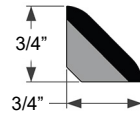

86" Angled Base

86" End Cap

86" Square Stairnose
**Made from prefinished flooring.*

86" Square Stair Tread

FORTE

VERANO

WINDSOR

LAGO