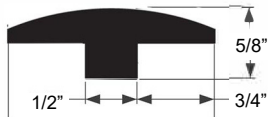

84" Qtr. Round

90" Round Stairnose

90" Square Stairnose

84" Square Stairnose

48" or 86" Square Stair Tread

PREMIO

86" Reducer

86" T-Mold

86" Angled Base

86" End Cap

86" Square Stairnose
**Made from prefinished flooring.*

86" Square Stair Tread

FORTE

VERANO

WINDSOR

LAGO