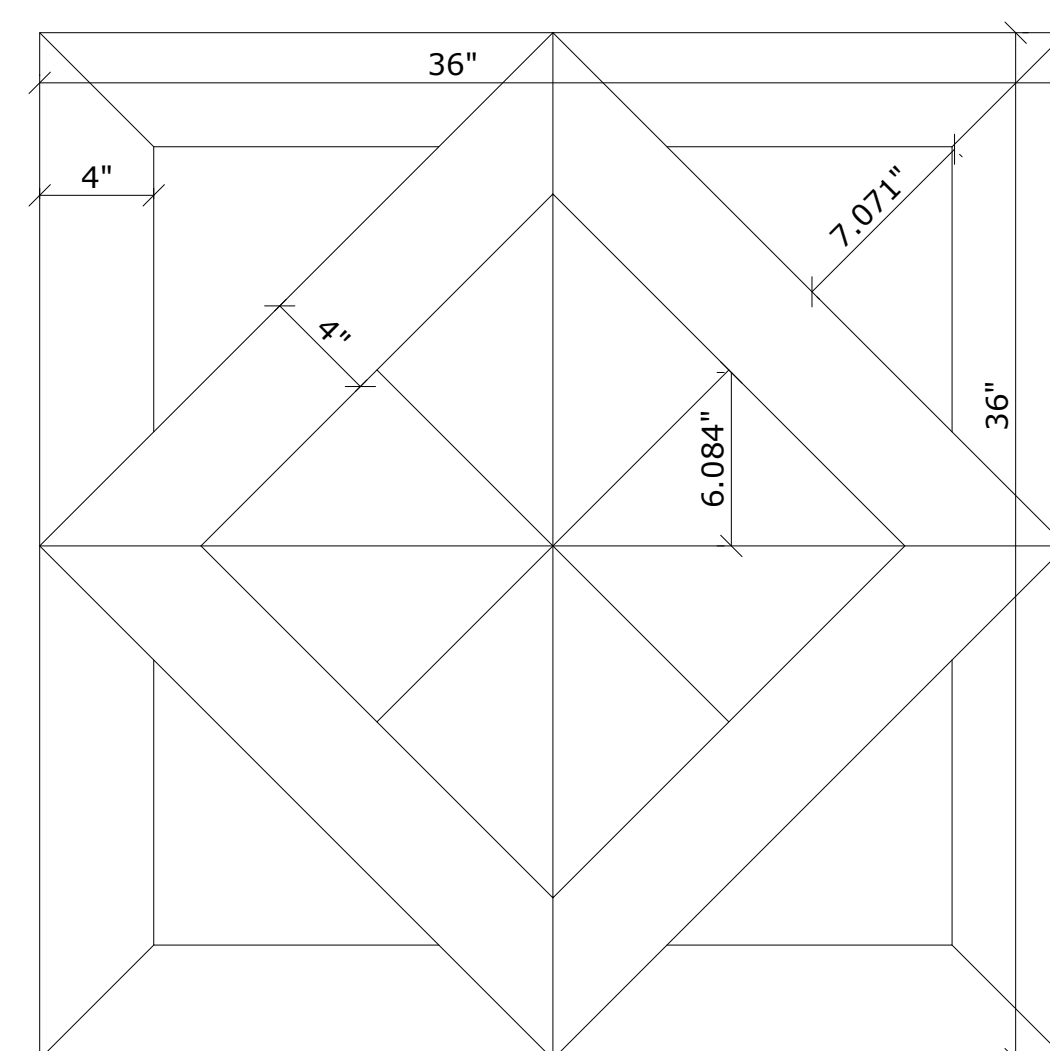

**1 PARQUET PANEL**  
SCALE 1:1

MATERIAL:	Monarch Plank Engineered Wood Parquet <small>[Unfinished] [Prefinished]</small>	TITLE: Diamante Pattern, 36" x 36" Panel	JOB NO.:
COLLECTION:	COLOR(S):	CAD FILE: Diamante-Model	
SPECIE(S):	DWG SIZE:	 <a href="http://monarchplank.com">monarchplank.com</a> Copyright 2023 by Galleher LLC	
REV.:	SCALE: 1:1		
DRAWN BY:	DATE:		
FAB. CHK:	DATE:		

**2 PARQUET PANEL DIMENSIONS**  
NOT TO SCALE

**3 FOUR PARQUET PANELS**  
NOT TO SCALE