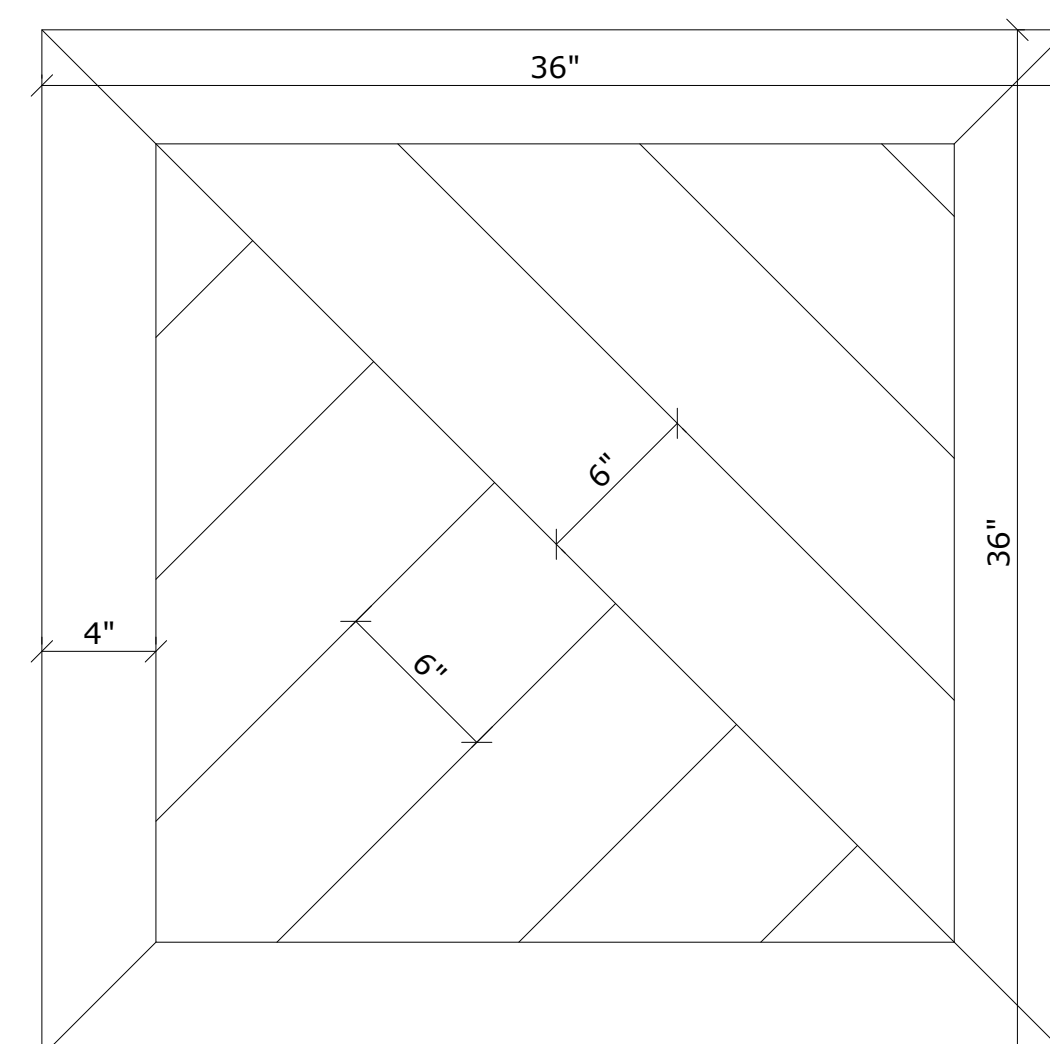

1 PARQUET PANEL
SCALE 1:1

MATERIAL:	Monarch Plank Engineered Wood Parquet <small>[Unfinished] [Prefinished]</small>	TITLE: Alizes Pattern, 36" x 36" Panel	JOB NO.:
COLLECTION:	COLOR(S):	CAD FILE: Alizes-Model	
SPECIE(S):	DWG SIZE:	 monarchplank.com Copyright 2023 by Galleher LLC	
REV.:	SCALE: 1:1		
DRAWN BY:	DATE:		
FAB. CHK:	DATE:		

2 PARQUET PANEL DIMENSIONS
NOT TO SCALE

3 FOUR PARQUET PANELS
NOT TO SCALE