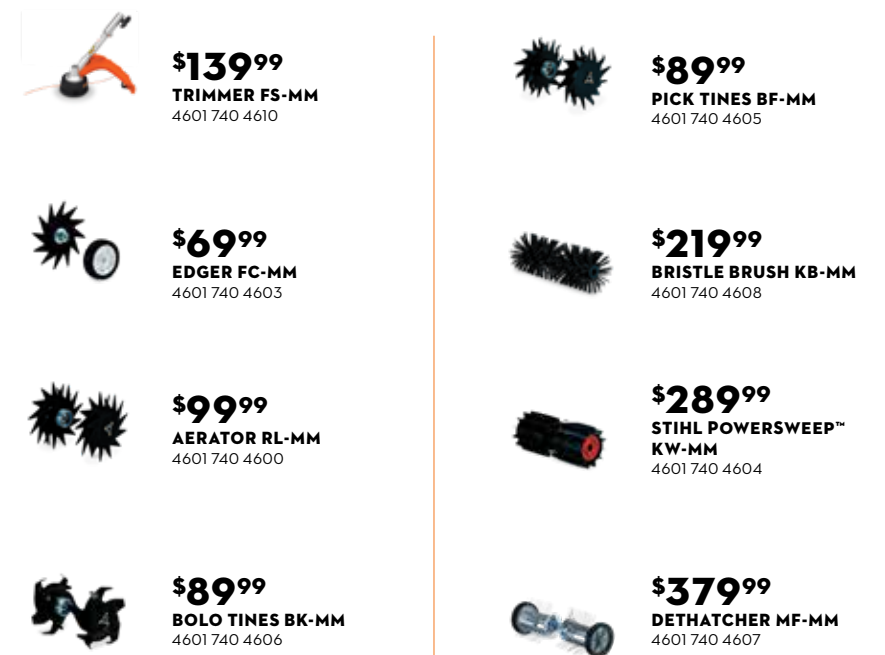

MM 56 C-E GAS YARD BOSS®

27.2 CC - 18.3 LB ①

Easy 2 Start™

$599⁹⁹

MSRP

Every MM 56 YARD BOSS® comes with a **FREE Wheel Kit** for easier handling. **Valued at $89.99.**