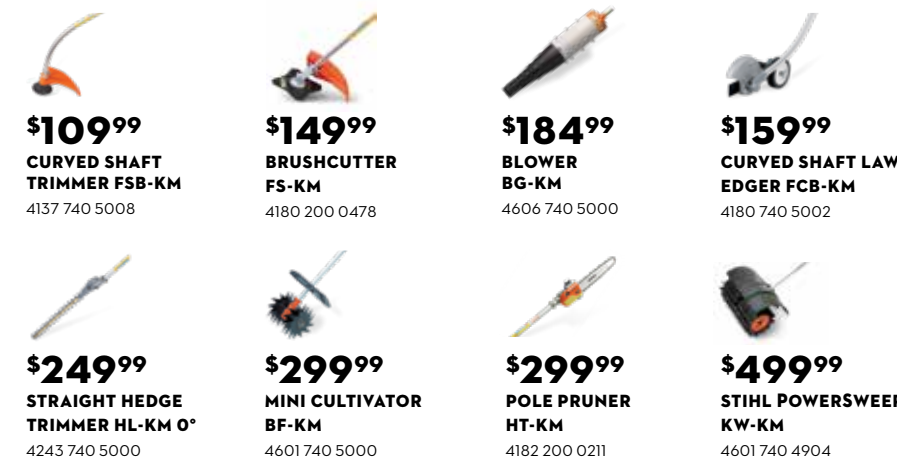

KM 56 RC-E GAS KOMBISYSTEM

27.2 CC - 9.5 LB ①

Easy 2 Start™

SAVE $30

$299⁹⁹

MSRP $329.99

THE RIGHT TOOL FOR EVERY JOB. 15 KOMBITOOLS STARTING AT ONLY $109⁹⁹