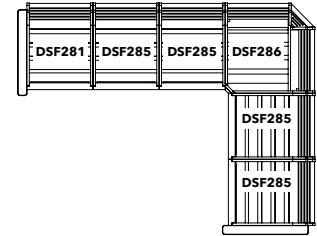

TOFINO COLLECTION

- 1 x **DSF281** Arm Chair
- 4 x **DSF285** Modular Expansion
- 1 x **DSF286** Sectional Corner Piece