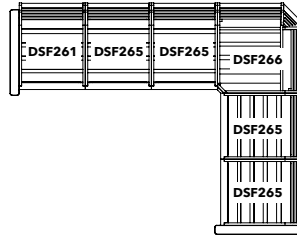

STRATFORD COLLECTION

- 1 x **DSF261** Arm Chair
- 4 x **DSF265** Modular Expansion
- 1 x **DSF266** Sectional Corner Piece