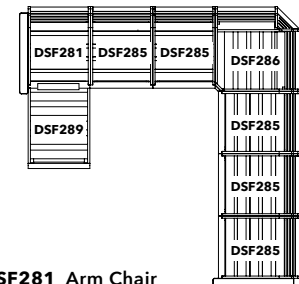

TOFINO COLLECTION

- 1 x **DSF281** Arm Chair
- 5 x **DSF285** Modular Expansion
- 1 x **DSF286** Sectional Corner Piece
- 1 x **DSF289** Chaise Extension