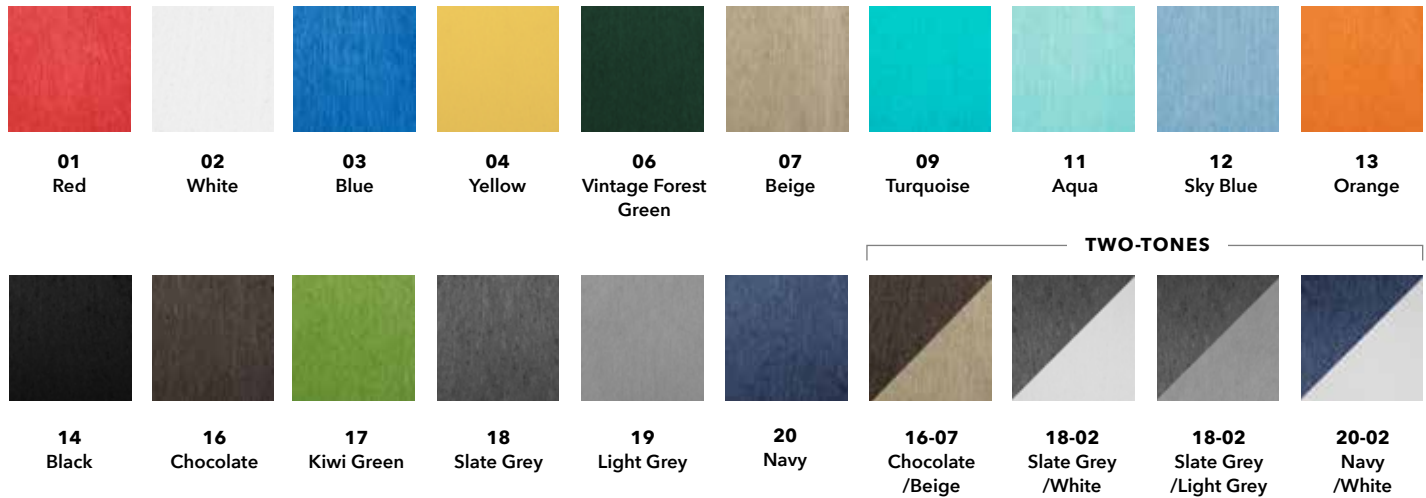

DESIGNER FRAME COLOURS