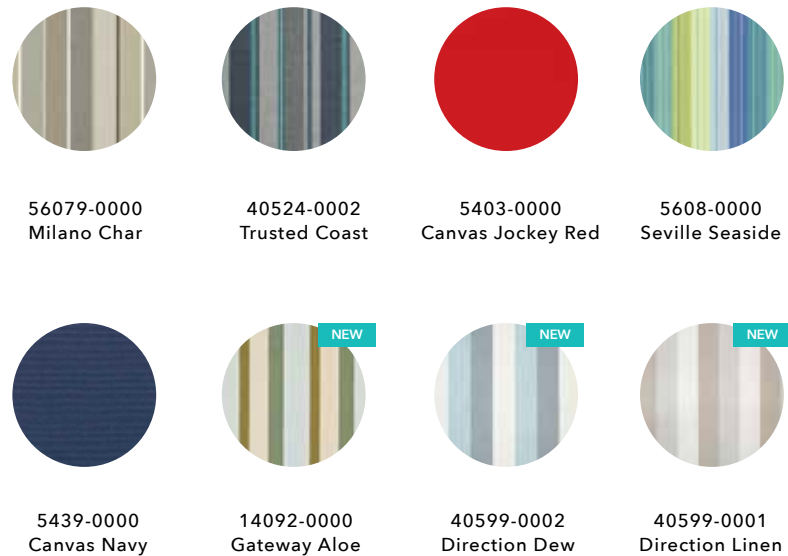

**LP02**  
Modern Lounge Pad

77.5 x 23 x 2.5"  
6 lb / 3 kg

Canvas Granite

Milano Char

Canvas Navy

Bliss Dew

DESIGNER FRAME COLOURS

HEADREST & THROW PILLOW FABRICS (A20, TP12, TP17)

## DEEP SEATING FABRICS (DSC21, DSC03, DSC24\*, DSC05)

56079-0000  
Milano Char

56075-0000  
Peyton Granite

5403-0000  
Canvas Jockey Red

5439-0000  
Canvas Navy

40428-0000  
Cast Ash

40433-0000  
Cast Silver