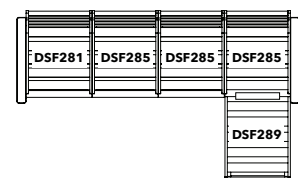

TOFINO COLLECTION

- 1 x **DSF281** Armchair
- 3 x **DSF285** Modular Expansion
- 1 x **DSF289** Chaise Extension