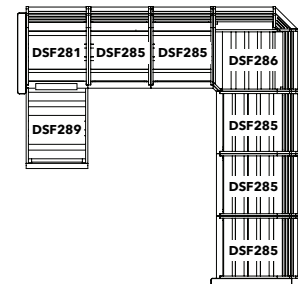

TOFINO COLLECTION

- 1 x **DSF281** Armchair
- 5 x **DSF285** Modular Expansion
- 1 x **DSF286** Sectional Corner Piece
- 1 x **DSF289** Chaise Extension