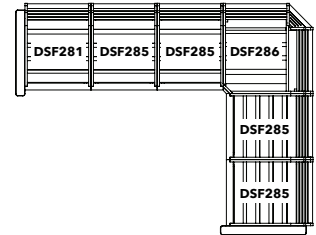

TOFINO COLLECTION

- 1 x **DSF281** Armchair
- 4 x **DSF285** Modular Expansion
- 1 x **DSF286** Sectional Corner Piece