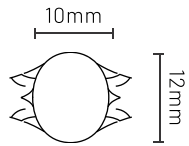

SAFARI
SIGNET RING