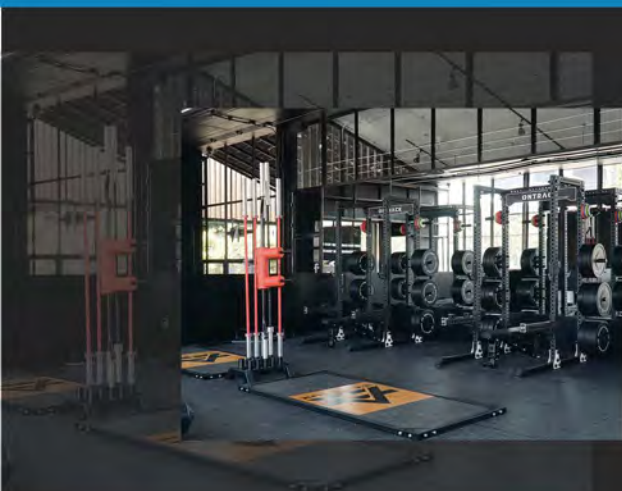

# BENCH CUSTOM

We don't just offer our Core range off-the-shelf gym equipment, Bench Fitness specialises in designing and custom building any gym equipment you can dream up.

We'll work with you to design and custom build your gym equipment from start to finish. Far beyond picking from a standard range of colours or choosing a different pull up bar for your rig, we can make subtle dimension changes to fit your specific needs, get your branding incorporated, or create a full custom fit out for your dream gym.