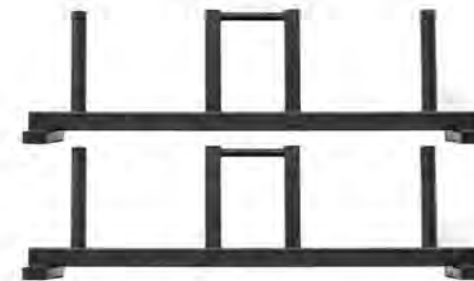

**12 inch Log**

KN0011

**Multi Bar**

KN0012

**Trap Bar 2.0**

KN0013

**Farmers Walk  
Straight Handle**

KN0014