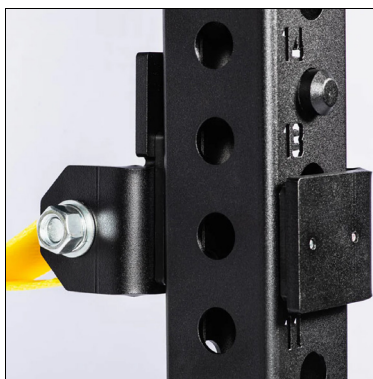

## Description

Don't let a lack of space, keep you from making gains. The Bench Fitness Revolve Shorty Power Rack is the very definition of dynamite coming in small packages. Measuring at only 760mm deep, the Revolve Shorty Power Rack is ideal gyms with limited space offering all the functionality of a full power rack in a fraction of the space.

Rack must be bolted to floor

CNC 24 mm laser cut holes  
(50mm hole spacing)

Safety strap system with high density  
plastic to protect rack

Sandwich J Hooks with high density  
plastic to protect barbell and rack

## Specifications

Material:	75 x 75 Tube
Length:	910mm
Height:	2300mm
Width:	1250mm
Weight:	124kg