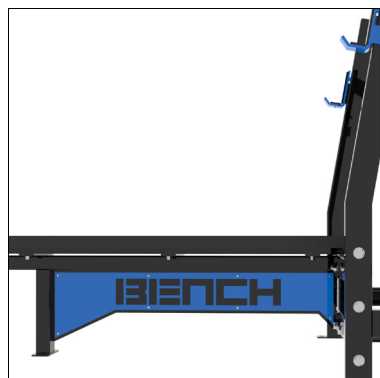

REVOLVE Olympic Flat Bench

Description

The Bench Fitness Revolve Olympic Flat Bench takes the classic Olympic Bench to a whole new level.

Built using the highest quality materials the Revolve Olympic Flat Bench is suitable for every gym from home gym to the most hard core powerlifting gym. The Revolve Olympic Flat Bench is fitted with a comfortable non slip bench pad covered in high quality tear proof leather. The Revolve Olympic Flat Bench comes with fully adjustable height J-Hooks making it suitable and usable by athletes of all sizes. The Revolve Olympic Flat Bench also has a large standing platform to allow spotters a solid base to assist you with even the heaviest lifts. Lastly the Revolve Olympic Flat Bench also comes with 4 plate storage pins to save space and keep things organized.

The Bench Fitness Revolve range is Built Strong to stand the test of time and fully customizable with a range of colours available.

Customizable Logo Plate

8 position J hook Adjustment

4 weight storage pins

Features

- 10 year structural warranty
- Pad 30cm x 120cm
- Large spotters deck
- Bench wrench included for easy assembly

Specifications

Material:	75 x 50 Tube
Length:	1753mm
Height:	1291mm
Width:	1200mm (frame) 1800mm (weight pins)
Weight:	132kg

REVOLVE Olympic Flat Bench

Dimensions